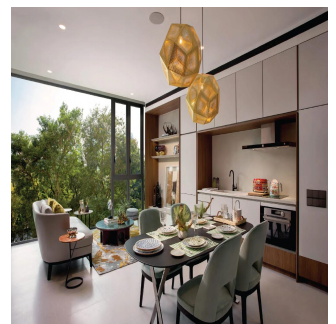

🚿 4 vanni kimnaty

🏠 4 poverhy

📐 4 qft zemel?na ploshcha

🚗 4 avtomobil?ni mistsya

Sc Global
Sc Global Developments
Singapore, Singapore - Mistsevy Chas

+65 6100 2323

Petit Jervois is a 55 unit residential development located at 33 Jervois Road. Inspired by the success of our residences The Lincoln Modern and Martin No. 38, Petit Collectibles were created for homeowners who embrace luxury living in modestly-sized spaces. The inspiration has driven us to create yet another new concept in luxury living that follows no rules, but is anchored by principles that prize thoughtfulness and sharp attention to detail. We are excited about the launch of Petit Collectibles, which will once again set the tone for truly original luxury living spaces.