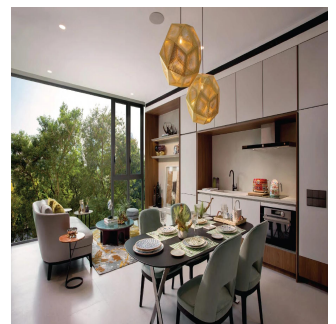

🏠 4 poverhy

📐 4 qft zemel?na ploshcha

🚗 4 avtomobil?ni mistysya

**Sc Global**  
Sc Global Developments  
Singapore, Singapore - Mistsevy Chas

+65 6100 2323

Petit Jervois is a 55 unit residential development located at 33 Jervois Road. Inspired by the success of our residences The Lincoln Modern and Martin No. 38, Petit Collectibles were created for homeowners who embrace luxury living in modestly-sized spaces. The inspiration has driven us to create yet another new concept in luxury living that follows no rules, but is anchored by principles that prize thoughtfulness and sharp attention to detail. We are excited about the launch of Petit Collectibles, which will once again set the tone for truly original luxury living spaces.