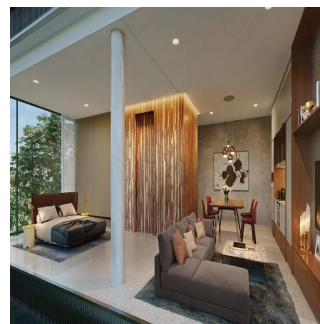

🏠 4 poverhy

📐 4 qft zemel?na ploshcha

🚗 4 avtomobil?ni mistysya

**Sc Global**  
Sc Global Developments  
Singapore, Singapore - Mistsevy Chas

+65 6100 2323

Petit Jervois is a 55 unit residential development located at 33 Jervois Road. Inspired by the success of our residences The Lincoln Modern and Martin No. 38, Petit Collectibles were created for homeowners who embrace luxury living in modestly-sized spaces. The inspiration has driven us to create yet another new concept in luxury living that follows no rules, but is anchored by principles that prize thoughtfulness and sharp attention to detail. We are excited about the launch of Petit Collectibles, which will once again set the tone for truly original luxury living spaces.