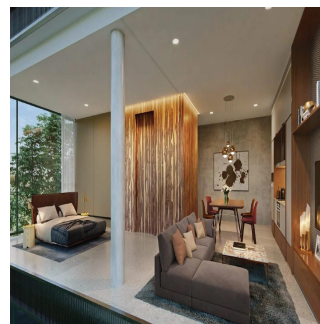

🚿 4 vanni kimnaty

🏠 4 poverhy

📐 4 qft zemel?na ploshcha

🚗 4 avtomobil?ni mistsya

Sc Global
Sc Global Developments
Singapore, Singapore - Mistsevy Chas

+65 6100 2323

Petit Jervois is a 55 unit residential development located at 33 Jervois Road. Inspired by the success of our residences The Lincoln Modern and Martin No. 38, Petit Collectibles were created for homeowners who embrace luxury living in modestly-sized spaces. The inspiration has driven us to create yet another new concept in luxury living that follows no rules, but is anchored by principles that prize thoughtfulness and sharp attention to detail. We are excited about the launch of Petit Collectibles, which will once again set the tone for truly original luxury living spaces.