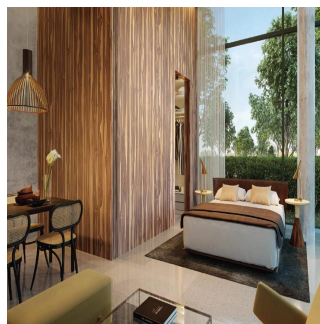

🏠 4 poverhy

📐 4 qft zemel?na ploshcha

🚗 4 avtomobil?ni mistysya

**Sc Global**  
Sc Global Developments  
Singapore, Singapore - Mistsevy Chas

+65 6100 2323

Petit Jervois is a 55 unit residential development located at 33 Jervois Road. Inspired by the success of our residences The Lincoln Modern and Martin No. 38, Petit Collectibles were created for homeowners who embrace luxury living in modestly-sized spaces. The inspiration has driven us to create yet another new concept in luxury living that follows no rules, but is anchored by principles that prize thoughtfulness and sharp attention to detail. We are excited about the launch of Petit Collectibles, which will once again set the tone for truly original luxury living spaces.