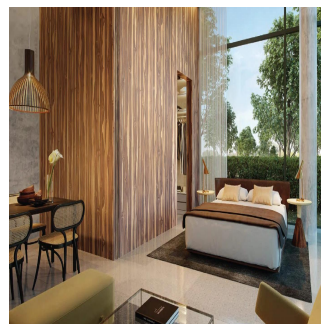

🚿 4 vanni kimnaty

🏠 4 poverhy

📐 4 qft zemel?na ploshcha

🚗 4 avtomobil?ni mistsya

Sc Global
Sc Global Developments
Singapore, Singapore - Mistsevy Chas

+65 6100 2323

Petit Jervois is a 55 unit residential development located at 33 Jervois Road. Inspired by the success of our residences The Lincoln Modern and Martin No. 38, Petit Collectibles were created for homeowners who embrace luxury living in modestly-sized spaces. The inspiration has driven us to create yet another new concept in luxury living that follows no rules, but is anchored by principles that prize thoughtfulness and sharp attention to detail. We are excited about the launch of Petit Collectibles, which will once again set the tone for truly original luxury living spaces.