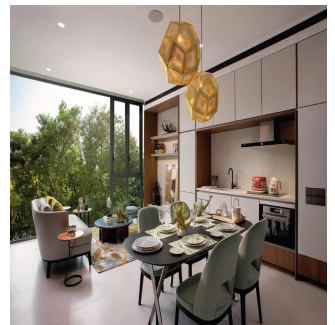

**Sc Global**  
Sc Global Developments  
Singapore, Singapore - Mistsevy Chas

+65 6100 2323

Petit Jerois is a 55 unit residential development located at 33 Jerois Road. Inspired by the success of our residences The Lincoln Modern and Martin No. 38, Petit Collectibles were created for homeowners who embrace luxury living in modestly-sized spaces. The inspiration has driven us to create yet another new concept in luxury living that follows no rules, but is anchored by principles that prize thoughtfulness and sharp attention to detail. We are excited about the launch of Petit Collectibles, which will once again set the tone for truly original luxury living spaces.