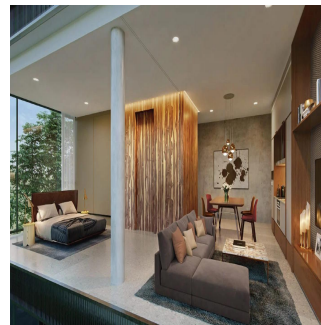

**Sc Global**  
Sc Global Developments  
Singapore, Singapore - Mistsevy Chas

+65 6100 2323

Petit Jerois is a 55 unit residential development located at 33 Jerois Road. Inspired by the success of our residences The Lincoln Modern and Martin No. 38, Petit Collectibles were created for homeowners who embrace luxury living in modestly-sized spaces. The inspiration has driven us to create yet another new concept in luxury living that follows no rules, but is anchored by principles that prize thoughtfulness and sharp attention to detail. We are excited about the launch of Petit Collectibles, which will once again set the tone for truly original luxury living spaces.