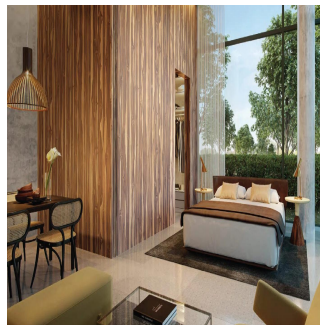

**Sc Global**  
Sc Global Developments  
Singapore, Singapore - Mistsevy Chas

+65 6100 2323

Petit Jerois is a 55 unit residential development located at 33 Jerois Road. Inspired by the success of our residences The Lincoln Modern and Martin No. 38, Petit Collectibles were created for homeowners who embrace luxury living in modestly-sized spaces. The inspiration has driven us to create yet another new concept in luxury living that follows no rules, but is anchored by principles that prize thoughtfulness and sharp attention to detail. We are excited about the launch of Petit Collectibles, which will once again set the tone for truly original luxury living spaces.