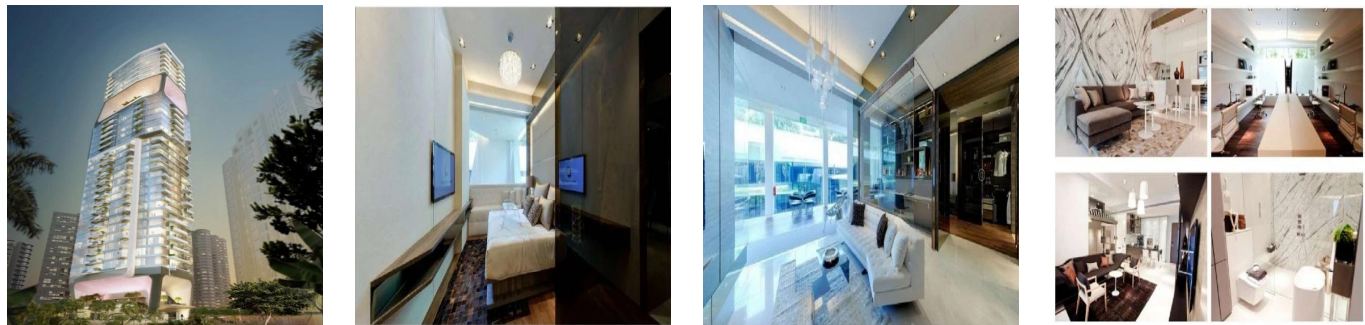

Pentkhaus

2 Bedroom Apartment For Rent At The Scotts Tower

????????? ?????????? ??????????, ??????, ??????, Scotts Rd, 38, 228240,

MISYACHNA ORENDA

USD 4800.00

TSINA PRODAZHU

USD 0.00

- 🏠 840 qft
- 🏠 4 kimnaty
- 🚗 2 spal'ni
- 🚿 2 vanni kimnaty
- 🏠 2 poverhy
- 📐 2 qft zemel'na ploshcha
- 🚗 2 avtomobil'ni mistsya

Alex Han
Alex Han Properties
Singapore, Singapore - Mistsevyv Chas

 +65 9338 8407

Singapore Scotts Tower is a 153 meter tall tower located at the intersection of Scotts Road and Cairnhill Road, in close proximity to Orchard Road, Singapore's famous shopping and lifestyle street. With 20,000 m2 of built floor area, the building has 68 high-end apartment units with panoramic views. The design strategically maneuvers within the highly regulated building environment to maximize the full potential of the site: Four individual apartment towers are vertically offset from one another and suspended from a central core. The skyline of floating towers directly relates to the surrounding building volumes and explores the most attractive views towards the city center and an extensive green zone to the north.