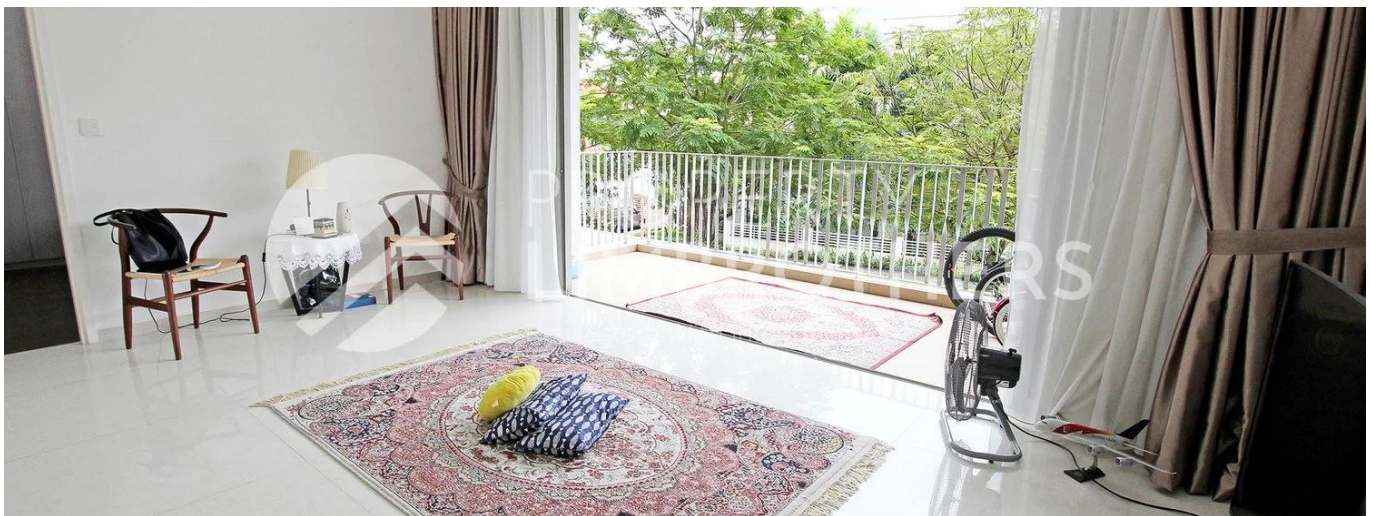

Melvin Lim

Property Lim Brothers

Singapore, Singapore - Mistsevyv Chas

+65 90676710

This Low Floor apartment presents a view of the greenery surrounding the development. Thou on low level, low floor lovers will definitely fall in love with this unit. Condition is great. Selling with running tenancy. Layout for this 3 bedder at 1119sqft will be something that your family will love to have.