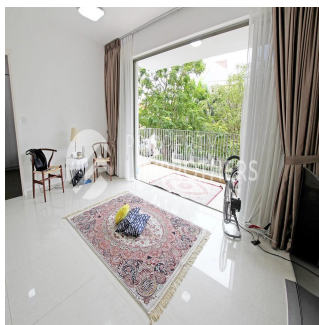

Melvin Lim

Property Lim Brothers

Singapore, Singapore - Mistsevyv Chas

+65 90676710

This Low Floor apartment presents a view of the greenery surrounding the development. Thou on low level, low floor lovers will definitely fall in love with this unit. Condition is great. Selling with running tenancy. Layout for this 3 bedder at 1119sqft will be something that your family will love to have.