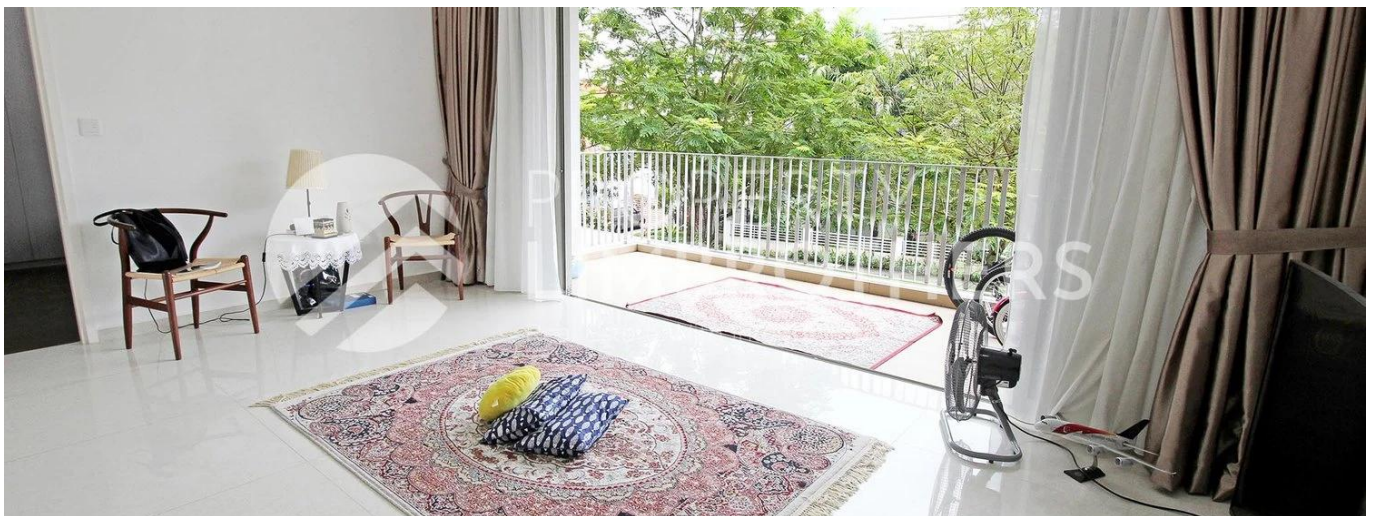

Melvin Lim

Property Lim Brothers

Singapore, Singapore - Mistsevyv Chas

+65 90676710

This Low Floor apartment presents a view of the greenery surrounding the development. Thou on low level, low floor lovers will definitely fall in love with this unit. Condition is great. Selling with running tenancy. Layout for this 3 bedder at 1119sqft will be something that your family will love to have.