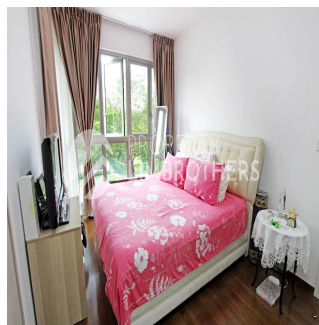

Pentkhaus

3 Bedroom Low Floor Apartment

????????, ?????? ????????, Sheung WAN, Pasir Ris Link, , ,

TSINA PRODAZHU

USD 868700.00

1119 qft 6 kimnaty 3 spal?ni 3 vanni kimnaty

3 poverhy 3 qft zemel?na ploscha 3 avtomobil?ni mistsya

Melvin Lim

Property Lim Brothers

Singapore, Singapore - Mistsevy Chas

+65 90676710

This Low Floor apartment presents a view of the greenery surrounding the development. Thou on low level, low floor lovers will definitely fall in love with this unit. Condition is great. Selling with running tenancy. Layout for this 3 bedder at 1119sqft will be something that your family will love to have.