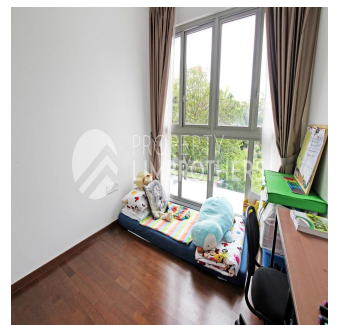

Pentkhaus

3 Bedroom Low Floor Apartment

????????, ?????? ????????, Sheung WAN, Pasir Ris Link, , ,

TSINA PRODAZHU

USD 868700.00

1119 qft 6 kimnaty 3 spal?ni 3 vanni kimnaty

3 poverhy 3 qft zemel?na ploscha 3 avtomobil?ni mistsya

Melvin Lim

Property Lim Brothers

Singapore, Singapore - Mistsevy Chas

+65 90676710

This Low Floor apartment presents a view of the greenery surrounding the development. Thou on low level, low floor lovers will definitely fall in love with this unit. Condition is great. Selling with running tenancy. Layout for this 3 bedder at 1119sqft will be something that your family will love to have.