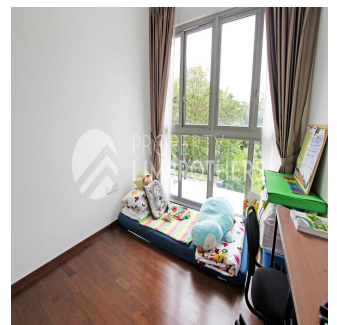

Pentkhaus

3 Bedroom Low Floor Apartment

???????, ?????? ????????, Sheung WAN, Pasir Ris Link, , ,

TSINA PRODAZHU

USD 868700.00

🏠 1119 qft 🏡 6 kimnaty 🚗 3 spal?ni 🚿 3 vanni kimnaty

🏠 3 poverhy 📏 3 qft zemel?na ploshcha 🚗 3 avtomobil?ni mistsya

Melvin Lim

Property Lim Brothers

Singapore, Singapore - Mistsevyv Chas

+65 90676710

This Low Floor apartment presents a view of the greenery surrounding the development. Thou on low level, low floor lovers will definitely fall in love with this unit. Condition is great. Selling with running tenancy. Layout for this 3 bedder at 1119sqft will be something that your family will love to have.