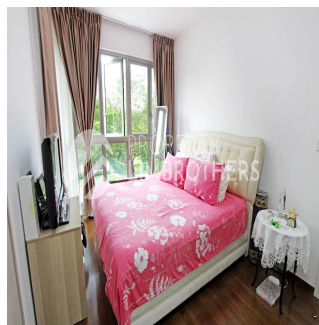

Pentkhaus

3 Bedroom Low Floor Apartment

???????, ?????? ????????, Sheung WAN, Pasir Ris Link, , ,

TSINA PRODAZHU

\$ 868700.00

1119 qft 6 kimnaty 3 spal?ni 3 vanni kimnaty

3 poverhy 3 qft zemel?na ploshcha 3 avtomobil?ni mistsya

Melvin Lim

Property Lim Brothers

Singapore, Singapore - Mistsevyv Chas

+65 90676710

This Low Floor apartment presents a view of the greenery surrounding the development. Thou on low level, low floor lovers will definitely fall in love with this unit. Condition is great. Selling with running tenancy. Layout for this 3 bedder at 1119sqft will be something that your family will love to have.