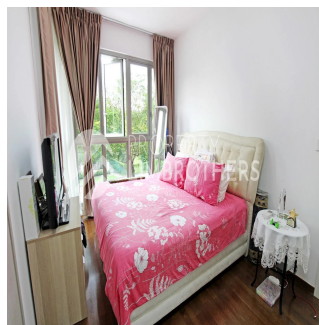

Pentkhaus

3 Bedroom Low Floor Apartment

???????, ?????? ????????, Sheung WAN, Pasir Ris Link, , ,

TSINA PRODAZHU

USD 868700.00

🏠 1119 qft 🏡 6 kimnaty 🚗 3 spal?ni 🚿 3 vanni kimnaty

🏠 3 poverhy 📏 3 qft zemel?na ploshcha 🚗 3 avtomobil?ni mistsya

Melvin Lim

Property Lim Brothers

Singapore, Singapore - Mistsevyv Chas

+65 90676710

This Low Floor apartment presents a view of the greenery surrounding the development. Thou on low level, low floor lovers will definitely fall in love with this unit. Condition is great. Selling with running tenancy. Layout for this 3 bedder at 1119sqft will be something that your family will love to have.