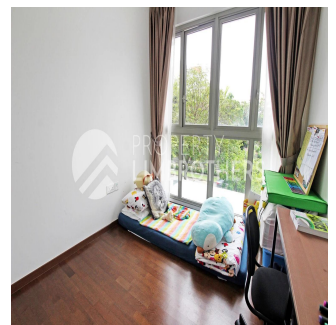

Pentkhaus

3 Bedroom Low Floor Apartment

???????, ?????? ????????, Sheung WAN, Pasir Ris Link, , ,

TSINA PRODAZHU

\$ 868700.00

1119 qft 6 kimnaty 3 spal?ni 3 vanni kimnaty

3 poverhy 3 qft zemel?na ploshcha 3 avtomobil?ni mistsya

Melvin Lim

Property Lim Brothers

Singapore, Singapore - Mistsevyv Chas

+65 90676710

This Low Floor apartment presents a view of the greenery surrounding the development. Thou on low level, low floor lovers will definitely fall in love with this unit. Condition is great. Selling with running tenancy. Layout for this 3 bedder at 1119sqft will be something that your family will love to have.