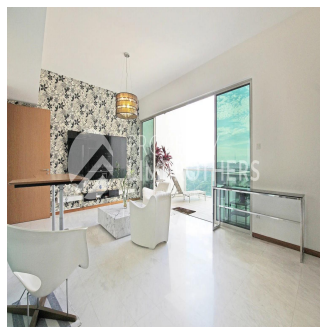

Melvin Lim

Property Lim Brothers

Singapore, Singapore - Mistsevy Chas

+65 90676710

Imagine dining Al-fresco in the comfort and privacy of your own home that overlooks a panoramic view of Bukit Timah. This 4-Bedroom 3067 sqft penthouse makes it possible with its spacious balcony and functional layout. Feel the gentle caress of the light breeze on your cheeks when you push open your balcony doors, this super high story unit. Within 600m, you can walk to the nearby Dover MRT station. And if you have children who are still schooling, don't fret! There are international schools and Henry Park Primary School which surrounds the area.