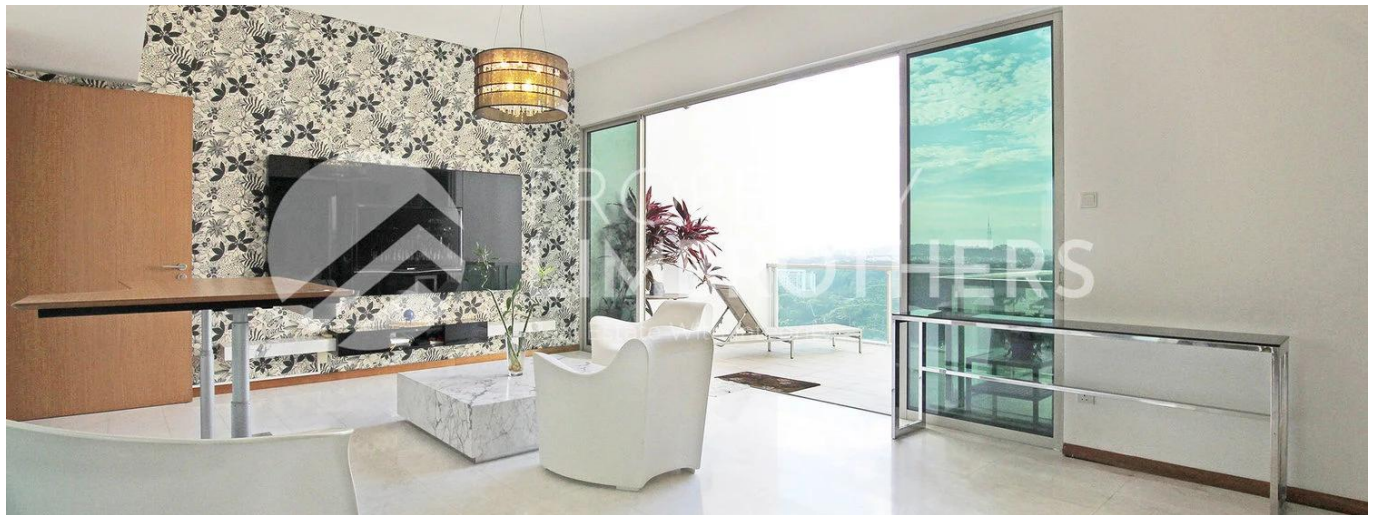

Melvin Lim

Property Lim Brothers

Singapore, Singapore - Mistsevy Chas

+65 90676710

Imagine dining Al-fresco in the comfort and privacy of your own home that overlooks a panoramic view of Bukit Timah. This 4-Bedroom 3067 sqft penthouse makes it possible with its spacious balcony and functional layout. Feel the gentle caress of the light breeze on your cheeks when you push open your balcony doors, this super high story unit. Within 600m, you can walk to the nearby Dover MRT station. And if you have children who are still schooling, don't fret! There are international schools and Henry Park Primary School which surrounds the area.