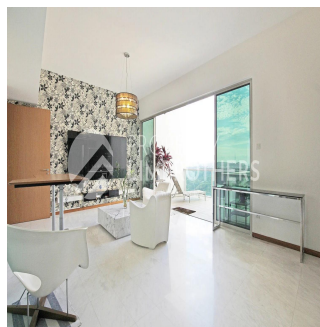

Pentkhaus

4 Bedroom Penthouse For Sale In Bukit Timah

????????, ?????? ???????, Sheung WAN, Mount Sinai Dr, , ,

TSINA PRODAZHU

USD 2751000.00

🏠 3067 qft 🏡 8 kimnaty 🚗 4 spal'ni 🚿 4 vanni kimnaty

🏠 4 poverhy 📐 4 qft zemel'na ploshcha 🚗 4 avtomobil'ni mistsya

Melvin Lim

Property Lim Brothers

Singapore, Singapore - Mistsevy Chas

+65 90676710

Imagine dining Al-fresco in the comfort and privacy of your own home that overlooks a panoramic view of Bukit Timah. This 4-Bedroom 3067 sqft penthouse makes it possible with its spacious balcony and functional layout. Feel the gentle caress of the light breeze on your cheeks when you push open your balcony doors, this super high story unit. Within 600m, you can walk to the nearby Dover MRT station. And if you have children who are still schooling, don't fret! There are international schools and Henry Park Primary School which surrounds the area.