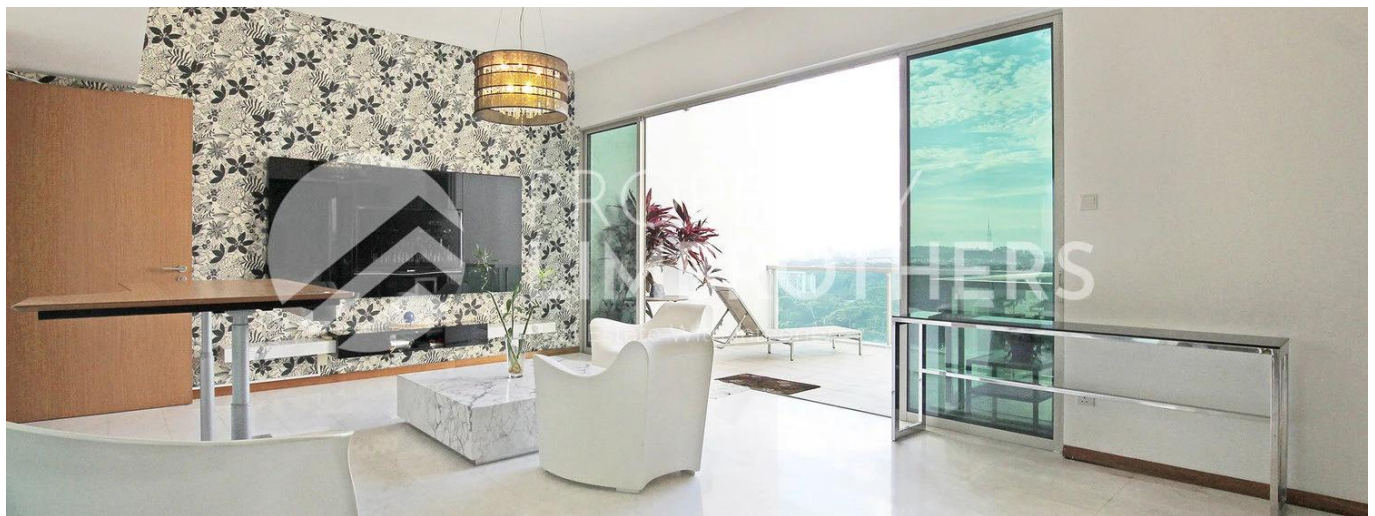

Melvin Lim

Property Lim Brothers

Singapore, Singapore - Mistsevy Chas

+65 90676710

Imagine dining Al-fresco in the comfort and privacy of your own home that overlooks a panoramic view of Bukit Timah. This 4-Bedroom 3067 sqft penthouse makes it possible with its spacious balcony and functional layout. Feel the gentle caress of the light breeze on your cheeks when you push open your balcony doors, this super high story unit. Within 600m, you can walk to the nearby Dover MRT station. And if you have children who are still schooling, don't fret! There are international schools and Henry Park Primary School which surrounds the area.