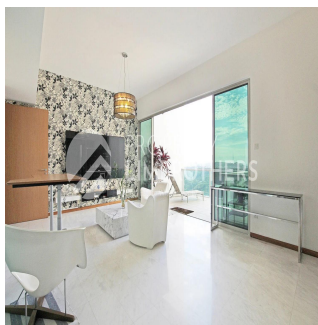

Pentkhaus

4 Bedroom Penthouse For Sale In Bukit Timah

????????, ?????? ????????, Sheung WAN, Mount Sinai Dr, , ,

TSINA PRODAZHU

USD 2751000.00

🏠 3067 qft 🏡 8 kimnaty 🚗 4 spal?ni 🚿 4 vanni kimnaty

🏠 4 poverhy 📐 4 qft zemel?na ploshcha 🚗 4 avtomobil?ni mistsya

Melvin Lim

Property Lim Brothers

Singapore, Singapore - Mistsevy Chas

+65 90676710

Imagine dining Al-fresco in the comfort and privacy of your own home that overlooks a panoramic view of Bukit Timah. This 4-Bedroom 3067 sqft penthouse makes it possible with its spacious balcony and functional layout. Feel the gentle caress of the light breeze on your cheeks when you push open your balcony doors, this super high story unit. Within 600m, you can walk to the nearby Dover MRT station. And if you have children who are still schooling, don't fret! There are international schools and Henry Park Primary School which surrounds the area.