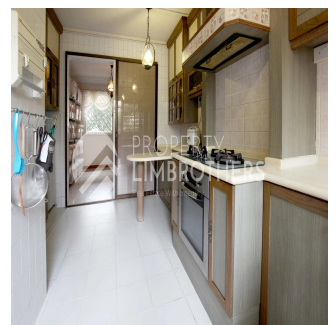

**Melvin Lim**

Property Lim Brothers

Singapore, Singapore - Mistsevy Chas

+65 90676710

Surround yourself with exquisite marble fittings! In this grand executive maisonette, you have access to spacious common areas and large bedroom sizes- all 3 bedrooms can fit a King Sized Bed comfortably! Plus point: This unit faces lush greenery which promises you good ventilation and scenic views. You will be utterly spoilt for choice since it only take you and your family a few minutes walk to Tampines Mall, Century Square, Tampines Mrt and many more!