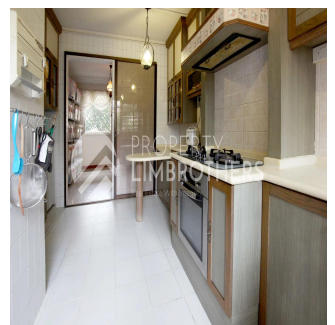

Melvin Lim
Property Lim Brothers
Singapore, Singapore - Mistsevyv Chas

+65 90676710

Surround yourself with exquisite marble fittings! In this grand executive maisonette, you have access to spacious common areas and large bedroom sizes- all 3 bedrooms can fit a King Sized Bed comfortably! Plus point: This unit faces lush greenery which promises you good ventilation and scenic views. You will be utterly spoilt for choice since it only take you and your family a few minutes walk to Tampines Mall, Century Square, Tampines Mrt and many more!