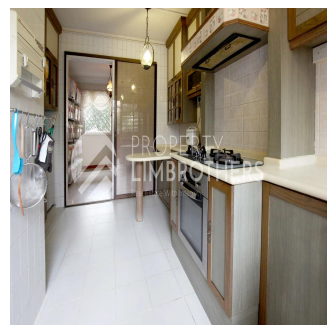

**Melvin Lim**  
Property Lim Brothers  
Singapore, Singapore - Mistsevyv Chas

 +65 90676710

Surround yourself with exquisite marble fittings! In this grand executive maisonette, you have access to spacious common areas and large bedroom sizes- all 3 bedrooms can fit a King Sized Bed comfortably! Plus point: This unit faces lush greenery which promises you good ventilation and scenic views. You will be utterly spoilt for choice since it only take you and your family a few minutes walk to Tampines Mall, Century Square, Tampines Mrt and many more!