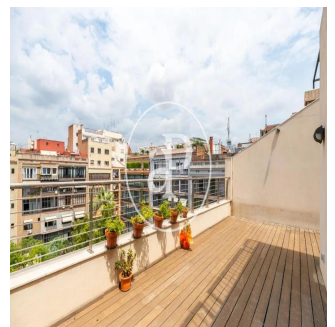

**A Properties**  
 Aproperties  
 Barcelona, Spain - Mistsevy Chas

+34 93 528 89 08

In a spectacular catalogued royal estate, next to La Pedrera and Casa Milà. Surrounded by all the services, transports and the most exclusive shops in Barcelona, we find this wonderful property for sale, renovated with all luxury details in 2010. It has about 450sqm distributed over two floors plus 50sqm of terraces. Access to the property by a large hall, which gives way to a spectacular living room in 3 rooms with 2 balconies to the street. The day zone is completed by a marvelous dining room and a large independent kitchen, both rooms facing one of the most beautiful block patios in Eixample, that of La Pedrera. On the same floor we also have a very complete water and service area, with separate bedroom and bathroom. The upper floor is accessed by a wide staircase that rises in the third floor hall and dies in a nice distributor with an office area. The 3 en-suite bedrooms that make up the night area are accessed. The courtesy room, en suite and with balcony, a junior suite with dressing room and terrace of about 11sqm and a master suite in 2 rooms, with dressing room and direct access to a majestic terrace with view, with views and adjacent, nothing less than the majestic work of Gaudí. Air conditioning through independent ducts by rooms, gas heating by radiators, domotic system for lights and blinds, stuccoes with gold leaf in walls, floors of wood and marble, worked stained glass windows in the inner courtyard and a long etcetera of small details.