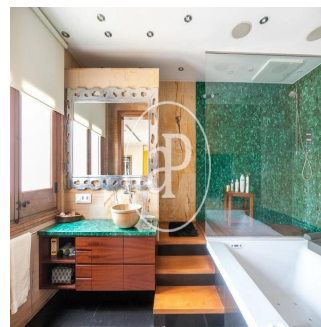

**A Properties**  
 Aproperties  
 Barcelona, Spain - Mistsevy Chas

+34 93 528 89 08

In a spectacular catalogued royal estate, next to La Pedrera and Casa Milà. Surrounded by all the services, transports and the most exclusive shops in Barcelona, we find this wonderful property for sale, renovated with all luxury details in 2010. It has about 450sqm distributed over two floors plus 50sqm of terraces. Access to the property by a large hall, which gives way to a spectacular living room in 3 rooms with 2 balconies to the street. The day zone is completed by a marvelous dining room and a large independent kitchen, both rooms facing one of the most beautiful block patios in Eixample, that of La Pedrera. On the same floor we also have a very complete water and service area, with separate bedroom and bathroom. The upper floor is accessed by a wide staircase that rises in the third floor hall and dies in a nice distributor with an office area. The 3 en-suite bedrooms that make up the night area are accessed. The courtesy room, en suite and with balcony, a junior suite with dressing room and terrace of about 11sqm and a master suite in 2 rooms, with dressing room and direct access to a majestic terrace with view, with views and adjacent, nothing less than the majestic work of Gaudí. Air conditioning through independent ducts by rooms, gas heating by radiators, domotic system for lights and blinds, stuccoes with gold leaf in walls, floors of wood and marble, worked stained glass windows in the inner courtyard and a long etcetera of small details.