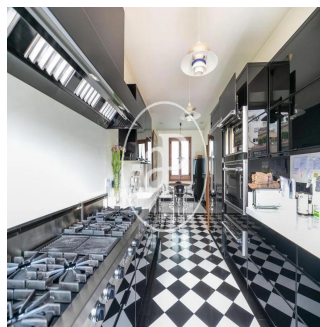

**A Properties**  
 Aproperties  
 Barcelona, Spain - Mistsevy Chas

+34 93 528 89 08

In a spectacular catalogued royal estate, next to La Pedrera and Casa Milà. Surrounded by all the services, transports and the most exclusive shops in Barcelona, we find this wonderful property for sale, renovated with all luxury details in 2010. It has about 450sqm distributed over two floors plus 50sqm of terraces. Access to the property by a large hall, which gives way to a spectacular living room in 3 rooms with 2 balconies to the street. The day zone is completed by a marvelous dining room and a large independent kitchen, both rooms facing one of the most beautiful block patios in Eixample, that of La Pedrera. On the same floor we also have a very complete water and service area, with separate bedroom and bathroom. The upper floor is accessed by a wide staircase that rises in the third floor hall and dies in a nice distributor with an office area. The 3 en-suite bedrooms that make up the night area are accessed. The courtesy room, en suite and with balcony, a junior suite with dressing room and terrace of about 11sqm and a master suite in 2 rooms, with dressing room and direct access to a majestic terrace with view, with views and adjacent, nothing less than the majestic work of Gaudí. Air conditioning through independent ducts by rooms, gas heating by radiators, domotic system for lights and blinds, stuccoes with gold leaf in walls, floors of wood and marble, worked stained glass windows in the inner courtyard and a long etcetera of small details.