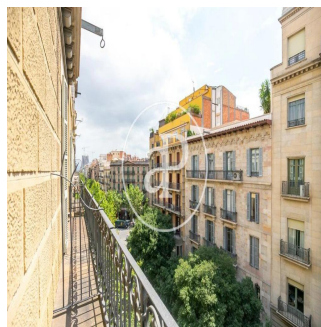

**A Properties**  
 Aproperties  
 Barcelona, Spain - Mistsevy Chas

+34 93 528 89 08

In a spectacular catalogued royal estate, next to La Pedrera and Casa Milà. Surrounded by all the services, transports and the most exclusive shops in Barcelona, we find this wonderful property for sale, renovated with all luxury details in 2010. It has about 450sqm distributed over two floors plus 50sqm of terraces. Access to the property by a large hall, which gives way to a spectacular living room in 3 rooms with 2 balconies to the street. The day zone is completed by a marvelous dining room and a large independent kitchen, both rooms facing one of the most beautiful block patios in Eixample, that of La Pedrera. On the same floor we also have a very complete water and service area, with separate bedroom and bathroom. The upper floor is accessed by a wide staircase that rises in the third floor hall and dies in a nice distributor with an office area. The 3 en-suite bedrooms that make up the night area are accessed. The courtesy room, en suite and with balcony, a junior suite with dressing room and terrace of about 11sqm and a master suite in 2 rooms, with dressing room and direct access to a majestic terrace with view, with views and adjacent, nothing less than the majestic work of Gaudí. Air conditioning through independent ducts by rooms, gas heating by radiators, domotic system for lights and blinds, stuccoes with gold leaf in walls, floors of wood and marble, worked stained glass windows in the inner courtyard and a long etcetera of small details.