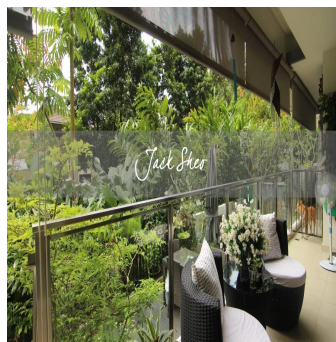

Pentkhaus

Ground Floor Unit For Sale In The Glyndebourne

????????, ???? ??????????, MA WAN, , , ,

TSINA PRODAZHU

$ 2614500.00

- 1928 qft
- 6 kimnaty
- 3 spal?ni
- 3 vanni kimnaty
- 3 poverhy
- 3 qft zemel?na ploshcha
- 3 avtomobil?ni mistsya

Jack Sheo
Jack Sheo
Singapore, Singapore - Mistsevy Chas

+65 93378483

This is the perfect home for home dwellers who like to be surrounded by greenery. The generous and private patio space in this ground floor unit in The Glyndebourne is the star attraction of this property. Featuring a split level patio design that is rarely found, the wall gives the owner the platform to grow vines in addition to the regular plants. The current owners have maintained the place remarkably well as it is in a fantastic condition. The unit is served by a private lift and comes with a nice and modern kitchen. The practical and functional layout means that there is no wastage in space. Schedule a viewing appointment today!

Dostupnyy Z: 04.08.2019

Poverkh: 4 Poverkhy: 4 Rik Pobudovy: 2017 Avtomobil?Ni Mistsya: 4 Rik Pobudovy: 2017 Typ: Ofis