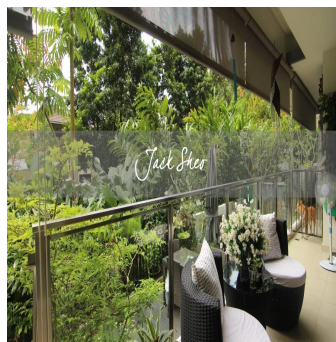

Jack Sheo
 Jack Sheo
 Singapore, Singapore - Mistsevy Chas

+65 93378483

This is the perfect home for home dwellers who like to be surrounded by greenery. The generous and private patio space in this ground floor unit in The Glyndebourne is the star attraction of this property. Featuring a split level patio design that is rarely found, the wall gives the owner the platform to grow vines in addition to the regular plants. The current owners have maintained the place remarkably well as it is in a fantastic condition. The unit is served by a private lift and comes with a nice and modern kitchen. The practical and functional layout means that there is no wastage in space. Schedule a viewing appointment today!