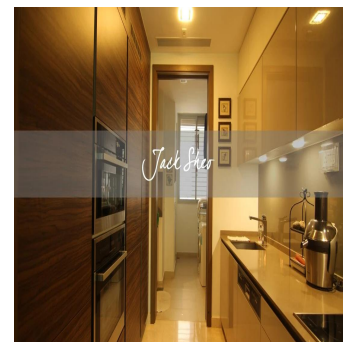

Jack Sheo
 Jack Sheo
 Singapore, Singapore - Mistsevy Chas

+65 93378483

This is the perfect home for home dwellers who like to be surrounded by greenery. The generous and private patio space in this ground floor unit in The Glyndebourne is the star attraction of this property. Featuring a split level patio design that is rarely found, the wall gives the owner the platform to grow vines in addition to the regular plants. The current owners have maintained the place remarkably well as it is in a fantastic condition. The unit is served by a private lift and comes with a nice and modern kitchen. The practical and functional layout means that there is no wastage in space. Schedule a viewing appointment today!