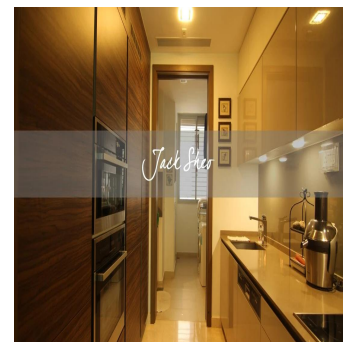

Pentkhaus

Ground Floor Unit For Sale In The Glyndebourne

????????, ???? ??????????, MA WAN, , , ,

TSINA PRODAZHU

$ 2614500.00

- 1928 qft
- 6 kimnaty
- 3 spal?ni
- 3 vanni kimnaty
- 3 poverhy
- 3 qft zemel?na ploshcha
- 3 avtomobil?ni mistsya

Jack Sheo
Jack Sheo
Singapore, Singapore - Mistsevy Chas

+65 93378483

This is the perfect home for home dwellers who like to be surrounded by greenery. The generous and private patio space in this ground floor unit in The Glyndebourne is the star attraction of this property. Featuring a split level patio design that is rarely found, the wall gives the owner the platform to grow vines in addition to the regular plants. The current owners have maintained the place remarkably well as it is in a fantastic condition. The unit is served by a private lift and comes with a nice and modern kitchen. The practical and functional layout means that there is no wastage in space. Schedule a viewing appointment today!

Dostupnyy Z: 04.08.2019

Poverkh: 4 Poverkhy: 4 Rik Pobudovy: 2017 Avtomobil?Ni Mistsya: 4 Rik Pobudovy: 2017 Typ: Ofis