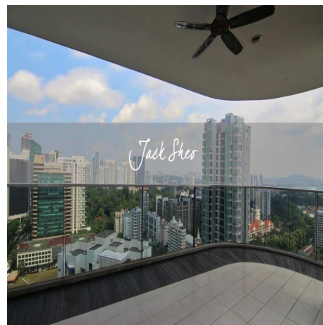

# 4 Bedroom Unit For Rent In Trilight

????????, ?????? ????????, Sheung WAN, , , ,

- 2335 qft
- 8 kimnaty
- 4 spal?ni
- 4 vanni kimnaty
- 4 poverhy
- 4 qft zemel?na ploshcha
- 4 avtomobil?ni mistsya

**Jack Sheo**  
 Jack Sheo  
 Singapore, Singapore - Mistsevy Chas

+65 93378483

Trilight is located in the Newton area which is among Singapore's prime district. The condo is within short walking distance to 3 shopping malls and Newton MRT station. Newton MRT station is one station away from Orchard MRT. This unit is located on level 25 and boasts a panoramic view of the neighbourhood. The unit is spacious, bright and has a wrap around balcony that cuddles the living room and master bedroom. There is a wet and dry kitchen and a helper's room and bathroom. This is perfect for tenants who like high rise living and spacious units.