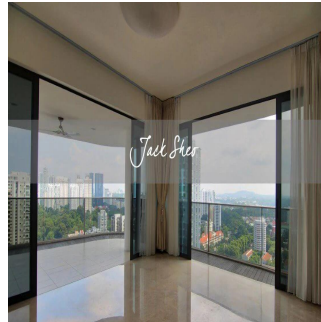

# 4 Bedroom Unit For Rent In Trilight

???????, ?????? ????????, Sheung WAN, , , ,

- 2335 qft
- 8 kimnaty
- 4 spal?ni
- 4 vanni kimnaty
- 4 poverhy
- 4 qft zemel?na ploshcha
- 4 avtomobil?ni mistsya

**Jack Sheo**  
 Jack Sheo  
 Singapore, Singapore - Mistsevyv Chas

+65 93378483

Trilight is located in the Newton area which is among Singapore's prime district. The condo is within short walking distance to 3 shopping malls and Newton MRT station. Newton MRT station is one station away from Orchard MRT. This unit is located on level 25 and boasts a panoramic view of the neighbourhood. The unit is spacious, bright and has a wrap around balcony that cuddles the living room and master bedroom. There is a wet and dry kitchen and a helper's room and bathroom. This is perfect for tenants who like high rise living and spacious units.