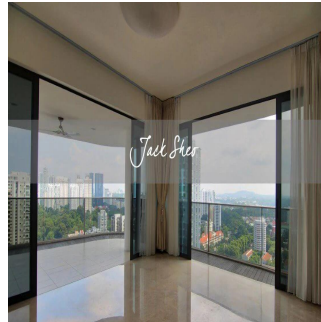

Pentkhaus

4 Bedroom Unit For Rent In Trilight

???????, ?????? ????????, Sheung WAN, , , ,

- 2335 qft
- 8 kimnaty
- 4 spal?ni
- 4 vanni kimnaty
- 4 poverhy
- 4 qft zemel?na ploshcha
- 4 avtomobil?ni mistsya

Jack Sheo
Jack Sheo
Singapore, Singapore - Mistsevyv Chas

+65 93378483

Trilight is located in the Newton area which is among Singapore's prime district. The condo is within short walking distance to 3 shopping malls and Newton MRT station. Newton MRT station is one station away from Orchard MRT. This unit is located on level 25 and boasts a panoramic view of the neighbourhood. The unit is spacious, bright and has a wrap around balcony that cuddles the living room and master bedroom. There is a wet and dry kitchen and a helper's room and bathroom. This is perfect for tenants who like high rise living and spacious units.

Dostupnyy Z: 04.08.2019

Poverkh: 4 Poverkhy: 4 Rik Pobudovy: 2017 Avtomobil?Ni Mistsya: 4 Rik Pobudovy: 2017 Typ: Ofis