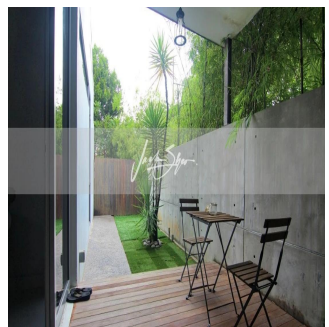

**Jack Sheo**  
Jack Sheo  
Singapore, Singapore - Mistsevyv Chas

 +65 93378483

This is a beautiful and modern 3 storey corner terrace in the Siglap vicinity. There is an abundance of amenities within easy reach from this house. The house has an almost north-south orientation and has a double volume living area with an open concept kitchen. This is the current house configuration, 1st floor, :: parks two cars :: split living/dining :: one bedroom :: one bathroom :: open concept kitchen :: backyard :: garden :: helper's room + helper's toilet 2nd floor, :: family area :: two common bedrooms (shared bathroom) 3rd floor, :: two common bedrooms (shared bathroom) :: one ensuite master bedroom