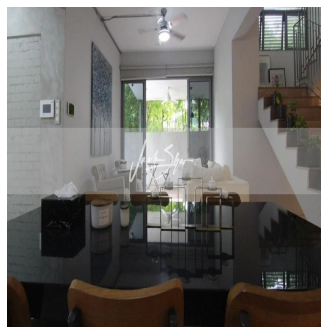

# Corner Terrace For Sale In Siglap Vicinity

????????, ?????? ???????, ???????????, Siglap Rd, , ,

TSINA PRODAZHU

**\$ 3486000.00**

- 🏠 3100 qft
- 📏 10 kimnaty
- 🚗 6 spal?ni
- 🚰 4 vanni kimnaty
- 🏠 4 poverhy
- 📏 4 qft zemel?na ploshcha
- 🚗 4 avtomobil?ni mistsya

**Jack Sheo**  
Jack Sheo  
Singapore, Singapore - Mistsevyv Chas

 +65 93378483

This is a beautiful and modern 3 storey corner terrace in the Siglap vicinity. There is an abundance of amenities within easy reach from this house. The house has an almost north-south orientation and has a double volume living area with an open concept kitchen. This is the current house configuration, 1st floor, :: parks two cars :: split living/dining :: one bedroom :: one bathroom :: open concept kitchen :: backyard :: garden :: helper's room + helper's toilet 2nd floor, :: family area :: two common bedrooms (shared bathroom) 3rd floor, :: two common bedrooms (shared bathroom) :: one ensuite master bedroom