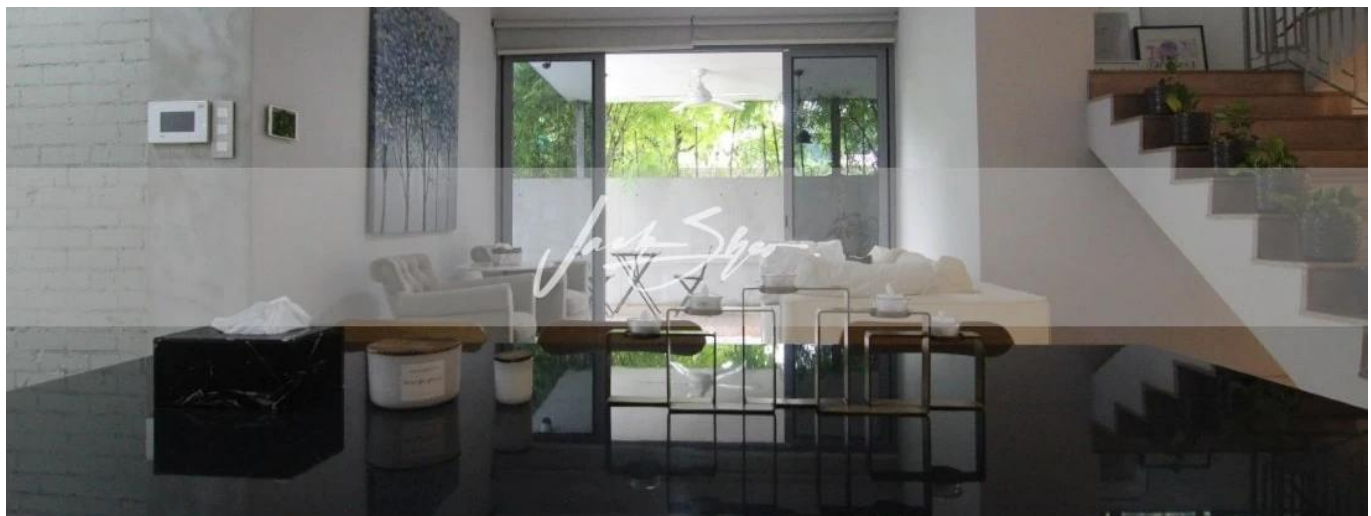

**Jack Sheo**  
Jack Sheo  
Singapore, Singapore - Mistsevyv Chas

 +65 93378483

This is a beautiful and modern 3 storey corner terrace in the Siglap vicinity. There is an abundance of amenities within easy reach from this house. The house has an almost north-south orientation and has a double volume living area with an open concept kitchen. This is the current house configuration, 1st floor, :: parks two cars :: split living/dining :: one bedroom :: one bathroom :: open concept kitchen :: backyard :: garden :: helper's room + helper's toilet 2nd floor, :: family area :: two common bedrooms (shared bathroom) 3rd floor, :: two common bedrooms (shared bathroom) :: one ensuite master bedroom