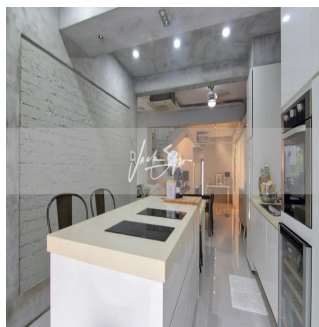

**Jack Sheo**  
Jack Sheo  
Singapore, Singapore - Mistsevyv Chas

 +65 93378483

This is a beautiful and modern 3 storey corner terrace in the Siglap vicinity. There is an abundance of amenities within easy reach from this house. The house has an almost north-south orientation and has a double volume living area with an open concept kitchen. This is the current house configuration, 1st floor, :: parks two cars :: split living/dining :: one bedroom :: one bathroom :: open concept kitchen :: backyard :: garden :: helper's room + helper's toilet 2nd floor, :: family area :: two common bedrooms (shared bathroom) 3rd floor, :: two common bedrooms (shared bathroom) :: one ensuite master bedroom