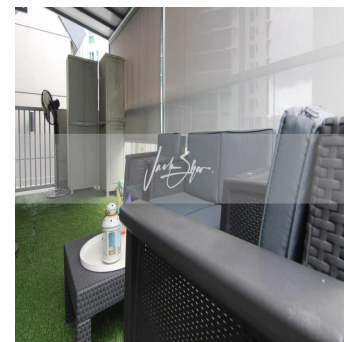

Jack Sheo
Jack Sheo
Singapore, Singapore - Mistsevyv Chas

+65 93378483

Hills Twoone is a low-rise development located at 21 Hillview Terrace. This Hills Twoone penthouse unit for sale is tucked at a corner of the building. It is split into 2 levels in the following configuration: Lower floor: – 2 bedrooms (can accommodate queen-sized bed) – 1 common bathroom – living/dining/kitchen Upper floor: – ensuite master bedroom – sheltered terrace The layout is practical and compact which makes it easy to use and maintain. The unit also enjoys very good natural lighting.