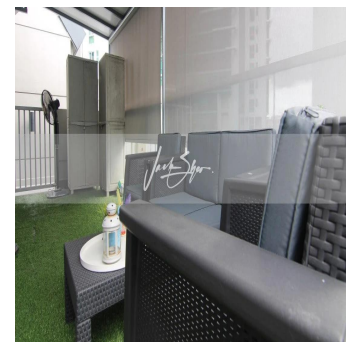

🏠 2 poverhy    📏 2 qft zemel?na ploshcha    🚗 2 avtomobil?ni mistsya

**Jack Sheo**  
 Jack Sheo  
 Singapore, Singapore - Mistsevyv Chas

+65 93378483

Hills Twoone is a low-rise development located at 21 Hillview Terrace. This Hills Twoone penthouse unit for sale is tucked at a corner of the building. It is split into 2 levels in the following configuration: Lower floor: – 2 bedrooms (can accommodate queen-sized bed) – 1 common bathroom – living/dining/kitchen Upper floor: – ensuite master bedroom – sheltered terrace The layout is practical and compact which makes it easy to use and maintain. The unit also enjoys very good natural lighting.