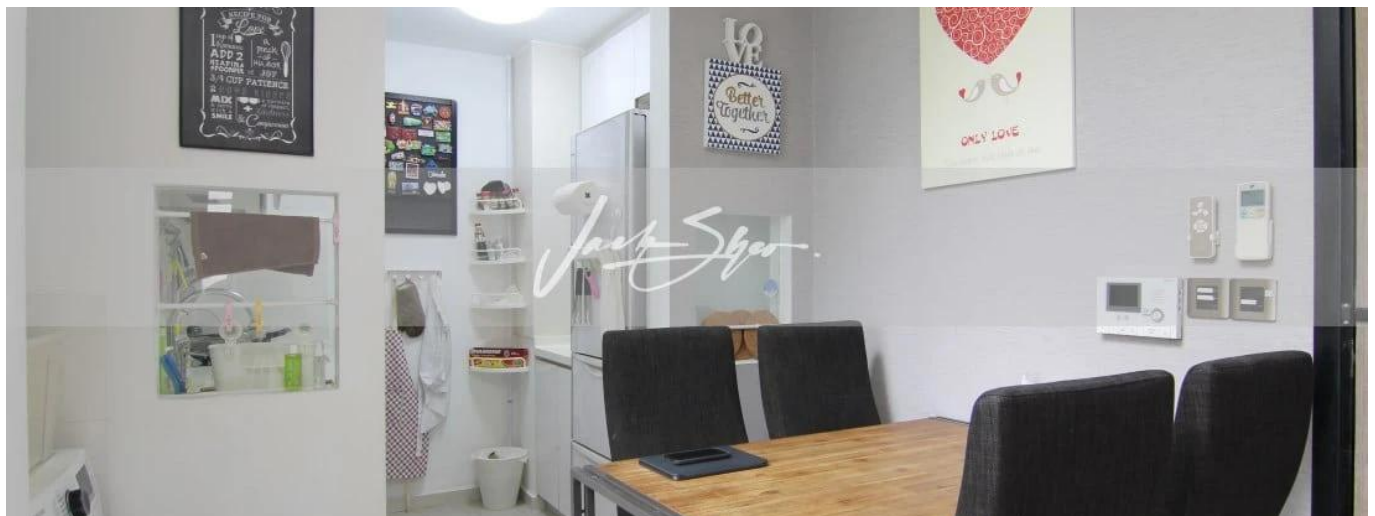

Jack Sheo
Jack Sheo
Singapore, Singapore - Mistsevyv Chas

+65 93378483

Hills Twoone is a low-rise development located at 21 Hillview Terrace. This Hills Twoone penthouse unit for sale is tucked at a corner of the building. It is split into 2 levels in the following configuration: Lower floor: – 2 bedrooms (can accommodate queen-sized bed) – 1 common bathroom – living/dining/kitchen Upper floor: – ensuite master bedroom – sheltered terrace The layout is practical and compact which makes it easy to use and maintain. The unit also enjoys very good natural lighting.