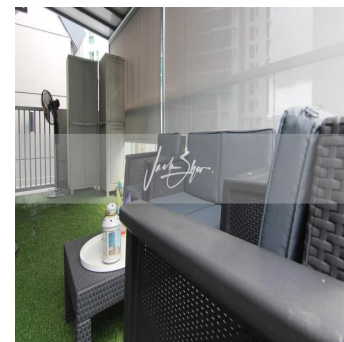

🏠 2 poverhy    📏 2 qft zemel?na ploshcha    🚗 2 avtomobil?ni mistsya

**Jack Sheo**  
 Jack Sheo  
 Singapore, Singapore - Mistsevyv Chas

+65 93378483

Hills Twoone is a low-rise development located at 21 Hillview Terrace. This Hills Twoone penthouse unit for sale is tucked at a corner of the building. It is split into 2 levels in the following configuration: Lower floor: – 2 bedrooms (can accommodate queen-sized bed) – 1 common bathroom – living/dining/kitchen Upper floor: – ensuite master bedroom – sheltered terrace The layout is practical and compact which makes it easy to use and maintain. The unit also enjoys very good natural lighting.