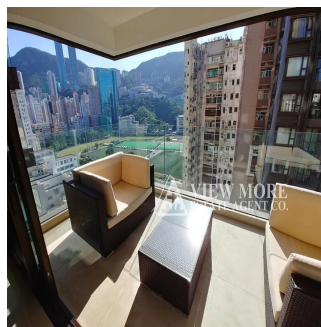

+852 2833 6682

3 Rooms (1 Ensuite) High Level Maid room with toilet With 1 carpark

Dostupnyy Z: 31.07.2019

Poverkh: 4 Poverkhy: 4 Rik Pobudovy: 2017 Avtomobil?Ni Mistsya: 4

Rik Pobudovy: 2017

Typ: Ofis

Happy Valley is made up of upper income residential areas, and its residents include of a mix of Hong Kong natives and foreigners. Two of the tallest residential buildings in Hong Kong, "Highcliff" and "The Summit" are located in Happy Valley facing Mount Nicholson.