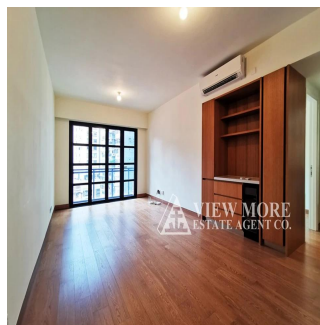

🏠 1 poverhy    📐 1 qm zemel?na ploshcha    📄 1 avtomobil?ni mistsya

**Viewmore Estate Agency**  
View More Estate Agency  
Happy Valley, Hong Kong - Mistsevyv Chas

+852 2833 6682

Nice Building with facilities Net area 698' 2 Bedrooms (1 Ensuite) Balcony with an Open View

Depozyt: 1 Shchomisyachna      Dostupny Z: 31.07.2019

Orendna Plata

Poverkh: 4    Poverkhy: 4    Rik Pobudovy: 2017    Avtomobil?Ni    Rik Pobudovy: 2017    Typ: Ofis  
Mistsya: 4

Happy Valley is made up of upper income residential areas, and its residents include of a mix of Hong Kong natives and foreigners. Two of the tallest residential buildings in Hong Kong, "Highcliff" and "The Summit" are located in Happy Valley facing Mount Nicholson.