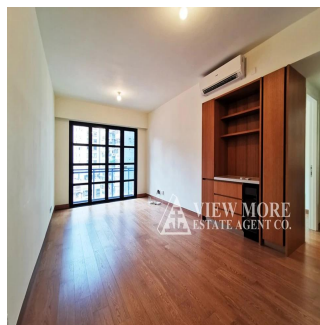

🏠 1 poverhy    📐 1 qm zemel?na ploshcha    📄 1 avtomobil?ni mistsya

**Viewmore Estate Agency**  
View More Estate Agency  
Happy Valley, Hong Kong - Mistsevy Chas

+852 2833 6682

Nice Building with facilities Net area 698' 2 Bedrooms (1 Ensuite) Balcony with an Open View

Depozyt: 1 Shchomisyachna      Dostupny Z: 31.07.2019

Orendna Plata

Poverkh: 4    Poverkhy: 4    Rik Pobudovy: 2017    Avtomobil?Ni    Rik Pobudovy: 2017    Typ: Ofis  
Mistsya: 4

Happy Valley is made up of upper income residential areas, and its residents include of a mix of Hong Kong natives and foreigners. Two of the tallest residential buildings in Hong Kong, "Highcliff" and "The Summit" are located in Happy Valley facing Mount Nicholson.