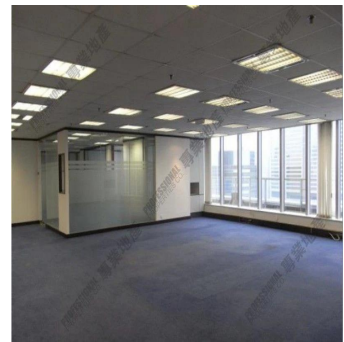

Pentkhaus

Lippo Tower, Lippo Centre Block 1 For Sale

?????????, ????????, McKinnon, Queensway, 89, ,

TSINA PRODAZHU

$ 49000000.00

8414 qm   0 kimnaty   0 spal?ni   0 vanni kimnaty

0 poverhy   0 qm zemel?na ploshcha   0 avtomobil?ni mistsy

Raymond Lung

Professional Properties Co
Causeway Bay, Hong Kong - Mistsevy Chas

+852 90196539

Dostupny Z: 31.07.2019

Poverkh: 4   Poverkhy: 4   Rik Pobudovy: 2017   Avtomobil?Ni Mistsya: 4   Rik Pobudovy: 2017   Typ: Ofis