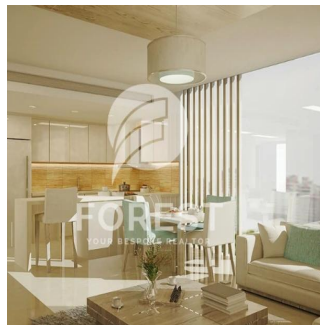

Tetiana Tsymbal
 For Est Real Estate
 Dubai, United Arab Emirates - Mistsevy Chas

+971 55-909-1717

High-end 2 Bedroom Apartment in Bloom Heights Jumeirah Village Circle.

Dostupnyy Z: 01.01.1970

Poverkh: 4 Poverkhy: 4 Rik Pobudovy: 2017 Avtomobil?Ni Mistysya: 4 Rik Pobudovy: 2017 Typ: Ofis