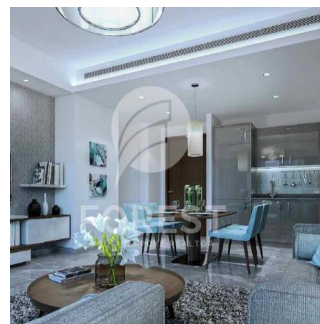

Amazing View.

Dostupnyy Z: 01.01.1970

Poverkh: 4 Poverkhy: 4 Rik Pobudovy: 2017 Avtomobil?Ni Mistysya: 4

Rik Pobudovy: 2017

Typ: Ofis

Sobha Creek Vistas, Dubai's new finest level of living. Sobha Creek Vistas is located at the centre of Dubai in a unique location, facing the Dubai creek. Creek Horizon's two towers will be located adjacent to the central park of the island district and have views of the Downtown skyline, the Creek, and the Ras Al Khor Wildlife Sanctuary.