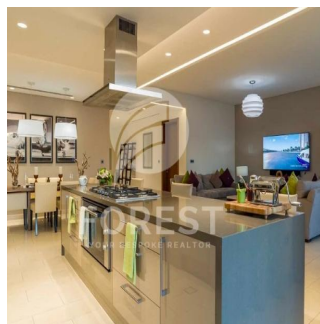

Amazing View.

Dostupnyy Z: 01.01.1970

Poverkh: 4 Poverkhy: 4 Rik Pobudovy: 2017 Avtomobil?Ni Mistysya: 4

Rik Pobudovy: 2017

Typ: Ofis

Sobha Creek Vistas, Dubai's new finest level of living. Sobha Creek Vistas is located at the centre of Dubai in a unique location, facing the Dubai creek. Creek Horizon's two towers will be located adjacent to the central park of the island district and have views of the Downtown skyline, the Creek, and the Ras Al Khor Wildlife Sanctuary.