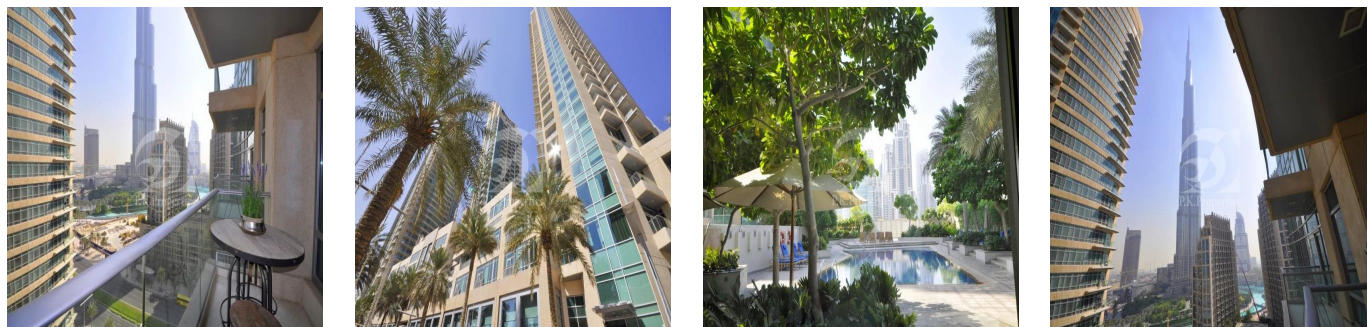

Yvonne Hunter
P.k. Properties
Dubai, United Arab Emirates - Mistsevy Chas

+971 4 454 1140

Spacious 2 bedroom Apartment. Open plan living with dining area with balcony, which overlooks & has stunning views of the Burj Khalifa and Dubai fountain. Photos are for illustration purpose only!

Dostupnyy Z: 01.01.1970

Poverkh: 4 Poverkhy: 4 Rik Pobudovy: 2017 Avtomobil?Ni Mistsya: 4 Rik Pobudovy: 2017 Typ: Ofis

The Lofts Central tower in Downtown Dubai is located just opposite to Burj Khalifa. The Lofts are a bold new interpretation of urban living in Dubai today. Designed as part of Downtown Dubai, The Lofts form an integral part of one of the world's most fascinating new cosmopolitan centres. Conceived by the brightest architectural minds of our time, they fit perfectly into this nexus of culture, enterprise, commerce and adventure.