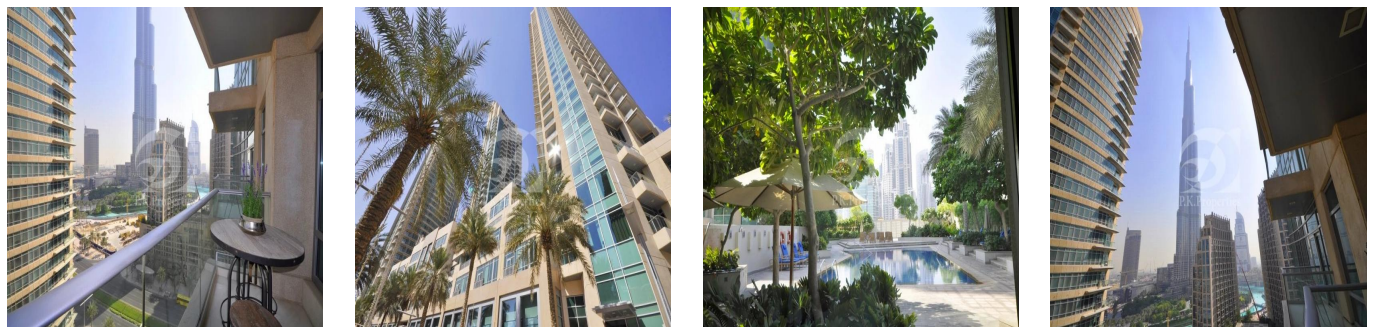

Yvonne Hunter
P.k. Properties
Dubai, United Arab Emirates - Mistsevy Chas

+971 4 454 1140

Spacious 2 bedroom Apartment. Open plan living with dining area with balcony, which overlooks & has stunning views of the Burj Khalifa and Dubai fountain. Photos are for illustration purpose only!

Dostupnyy Z: 01.01.1970

Poverkh: 4 Poverkhy: 4 Rik Pobudovy: 2017 Avtomobil?Ni Mistsya: 4 Rik Pobudovy: 2017 Typ: Ofis

The Lofts Central tower in Downtown Dubai is located just opposite to Burj Khalifa. The Lofts are a bold new interpretation of urban living in Dubai today. Designed as part of Downtown Dubai, The Lofts form an integral part of one of the world's most fascinating new cosmopolitan centres. Conceived by the brightest architectural minds of our time, they fit perfectly into this nexus of culture, enterprise, commerce and adventure.