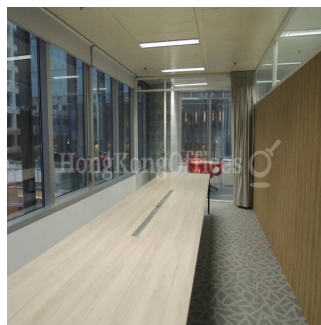

🏠 0 poverhy 📐 0 qft zemel?na ploscha 🚗 0 avtomobil?ni mistsya

Hong Kong Offices
 Hong Kong Offices
 Admiralty, Hong Kong - Mistsevy Chas

☎ +852 3101 1448

View This unit looks out to the surrounding buildings. Internal Condition The fully fitted office is in good condition. It enjoys a direct lift lobby. It comes with a glass door entrance.