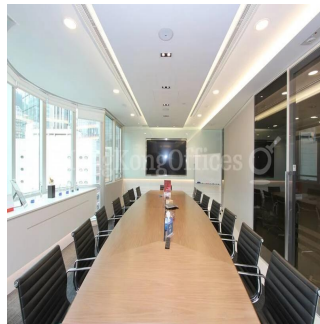

0 poverhy 0 qft zemel?na ploshcha 0 avtomobil?ni mistsya

Hong Kong Offices
 Hong Kong Offices
 Admiralty, Hong Kong - Mistsevy Chas

+852 3101 1448

View It offers an open view. There are views from two sides of this office. Internal Condition The fully fitted office is in good condition. The layout is efficient. The conference room is presentable. The meeting room is presentable. The manager room is spacious. The director room is large. The open office area is roomy enough for workstations and filing cabinets. It enjoys a direct lift lobby. Furniture is provided for a quick move in. Professionally designed reception greets your guests.