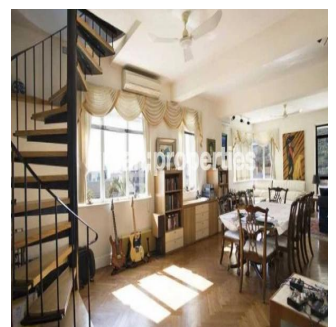

Urban Properties
Urban Properties
Central, Hong Kong - Mistsevy Chas

+852 2522 0850

Spacious family home with stunning 1,938sf private roof terrace. Colonial low-rise building with lots of character. Large bedrooms and well maintained bathrooms. Big balcony off the living area and fully equipped open kitchen. Exceptional renovation potential.