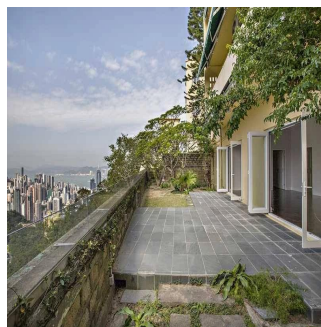

Victoria Allan

Habitat Property

Central, Hong Kong - Mistsevyvy Chas

+852 9779 0233

Ground floor apartment with private garden • 3 bedrooms, 2 bathrooms • Stunning views towards Central, the Peak and Aberdeen. • Open living dining area with high ceilings. • 10 minutes to Central • Renovated kitchen and bathrooms