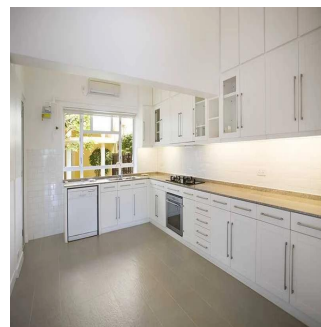

\$ 0.00

- qm
- 5 kimnaty
- 3 spal?ni
- 2 vanni kimnaty
- 2 poverhy
- 2 qm zemel?na ploshcha
- 2 avtomobil?ni mistsya

Victoria Allan
Habitat Property
Central, Hong Kong - Mistsevyv Chas

+852 9779 0233

Ground floor apartment with private garden • 3 bedrooms, 2 bathrooms • Stunning views towards Central, the Peak and Aberdeen. • Open living dining area with high ceilings. • 10 minutes to Central • Renovated kitchen and bathrooms