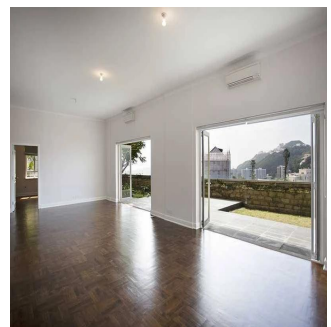

\$ 0.00

- qm
- 5 kimnaty
- 3 spal?ni
- 2 vanni kimnaty
- 2 poverhy
- 2 qm zemel?na ploshcha
- 2 avtomobil?ni mistsya

Victoria Allan
Habitat Property
Central, Hong Kong - Mistsevyv Chas

+852 9779 0233

Ground floor apartment with private garden • 3 bedrooms, 2 bathrooms • Stunning views towards Central, the Peak and Aberdeen. • Open living dining area with high ceilings. • 10 minutes to Central • Renovated kitchen and bathrooms