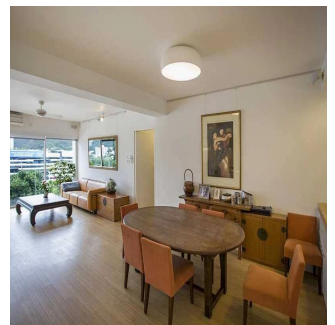

+852 9779 0233

- 1722 qm
- 5 kimnaty
- 3 spal?ni
- 2 vanni kimnaty
- 2 poverhy
- 2 qm zemel?na ploshcha
- 2 avtomobil?ni mistsya

- Open view over the greenery of Shouson Hill
- Good size 3 bedrooms plus a study
- Conveniently located in Shouson Hill
- One car parking space
- Sole Agent - Contact Tish Hayward 6082 2245