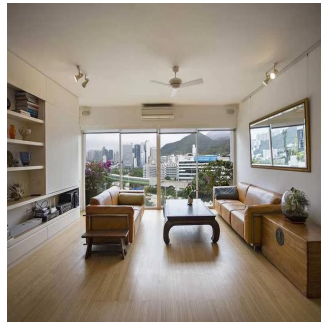

Victoria Allan
 Habitat Property
 Central, Hong Kong - Mistsevyv Chas

+852 9779 0233

- Open view over the greenery of Shouson Hill
- Good size 3 bedrooms plus a study
- Conveniently located in Shouson Hill
- One car parking space
- Sole Agent - Contact Tish Hayward 6082 2245