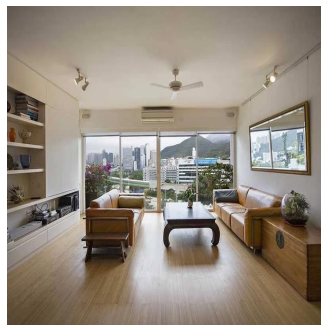

+852 9779 0233

- 1722 qm
- 5 kimnaty
- 3 spal?ni
- 2 vanni kimnaty
- 2 poverhy
- 2 qm zemel?na ploshcha
- 2 avtomobil?ni mistsya

- Open view over the greenery of Shouson Hill
- Good size 3 bedrooms plus a study
- Conveniently located in Shouson Hill
- One car parking space
- Sole Agent - Contact Tish Hayward 6082 2245