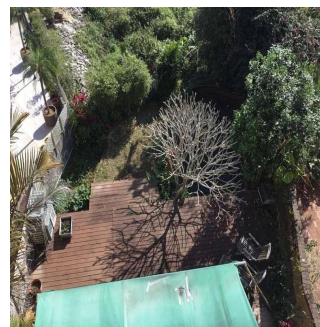

Victoria Allan

Habitat Property

Central, Hong Kong - Mistsevy Chas

☎️ +852 9779 0233

• 2100 sf (Gross) with private garden and roof • Open mountain and green view • Fully detached house with 4 spacious bedroom • Efficient floor plan with spacious living and dining areas • Great outdoor space excellent for entertaining • Exclusive and convenient location, only 15 mins to MTR, shops and restaurants • Sole Agency - Please contact Nelson Chan 9097 9999 for viewings