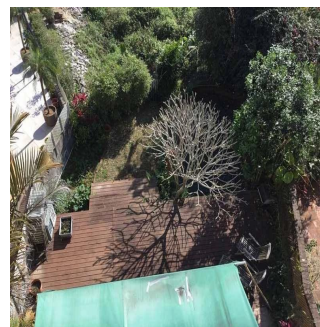

🏗️ 3 poverhy    📐 3 qft zemel?na ploshcha    🚗 3 avtomobil?ni mistsya

**Victoria Allan**

Habitat Property

Central, Hong Kong - Mistsevy Chas

☎️ +852 9779 0233

• 2100 sf (Gross) with private garden and roof • Open mountain and green view • Fully detached house with 4 spacious bedroom • Efficient floor plan with spacious living and dining areas • Great outdoor space excellent for entertaining • Exclusive and convenient location, only 15 mins to MTR, shops and restaurants • Sole Agency - Please contact Nelson Chan 9097 9999 for viewings