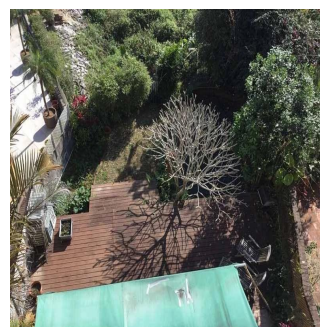

🏠 3 poverhy    📏 3 qft zemel?na ploshcha    📄 3 avtomobil?ni mistsya

**Victoria Allan**

Habitat Property

Central, Hong Kong - Mistsevy Chas

📞 +852 9779 0233

• 2100 sf (Gross) with private garden and roof • Open mountain and green view • Fully detached house with 4 spacious bedroom • Efficient floor plan with spacious living and dining areas • Great outdoor space excellent for entertaining • Exclusive and convenient location, only 15 mins to MTR, shops and restaurants • Sole Agency - Please contact Nelson Chan 9097 9999 for viewings