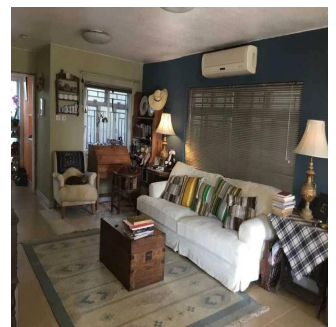

Victoria Allan

Habitat Property

Central, Hong Kong - Mistsevy Chas

☎️ +852 9779 0233

• 2100 sf (Gross) with private garden and roof • Open mountain and green view • Fully detached house with 4 spacious bedroom • Efficient floor plan with spacious living and dining areas • Great outdoor space excellent for entertaining • Exclusive and convenient location, only 15 mins to MTR, shops and restaurants • Sole Agency - Please contact Nelson Chan 9097 9999 for viewings