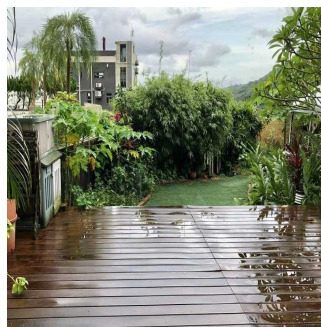

Victoria Allan

Habitat Property

Central, Hong Kong - Mistsevy Chas

☎️ +852 9779 0233

• 2100 sf (Gross) with private garden and roof • Open mountain and green view • Fully detached house with 4 spacious bedroom • Efficient floor plan with spacious living and dining areas • Great outdoor space excellent for entertaining • Exclusive and convenient location, only 15 mins to MTR, shops and restaurants • Sole Agency - Please contact Nelson Chan 9097 9999 for viewings