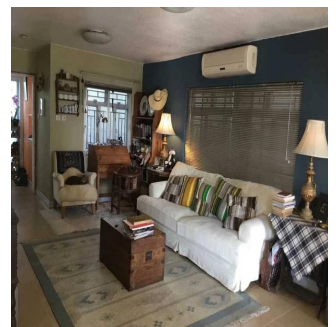

🏗️ 3 poverhy    📐 3 qft zemel?na ploshcha    🚗 3 avtomobil?ni mistsya

**Victoria Allan**

Habitat Property

Central, Hong Kong - Mistsevy Chas

☎️ +852 9779 0233

• 2100 sf (Gross) with private garden and roof • Open mountain and green view • Fully detached house with 4 spacious bedroom • Efficient floor plan with spacious living and dining areas • Great outdoor space excellent for entertaining • Exclusive and convenient location, only 15 mins to MTR, shops and restaurants • Sole Agency - Please contact Nelson Chan 9097 9999 for viewings