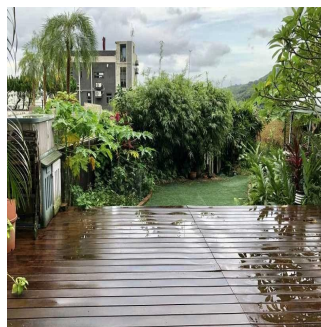

🏗️ 3 poverhy    📐 3 qft zemel?na ploshcha    🚗 3 avtomobil?ni mistsya

**Victoria Allan**

Habitat Property

Central, Hong Kong - Mistsevy Chas

☎️ +852 9779 0233

• 2100 sf (Gross) with private garden and roof • Open mountain and green view • Fully detached house with 4 spacious bedroom • Efficient floor plan with spacious living and dining areas • Great outdoor space excellent for entertaining • Exclusive and convenient location, only 15 mins to MTR, shops and restaurants • Sole Agency - Please contact Nelson Chan 9097 9999 for viewings