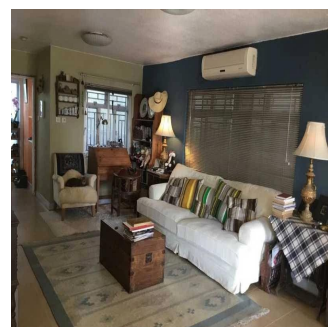

🏠 3 poverhy    📏 3 qft zemel?na ploshcha    📄 3 avtomobil?ni mistsya

**Victoria Allan**

Habitat Property

Central, Hong Kong - Mistsevy Chas

📞 +852 9779 0233

• 2100 sf (Gross) with private garden and roof • Open mountain and green view • Fully detached house with 4 spacious bedroom • Efficient floor plan with spacious living and dining areas • Great outdoor space excellent for entertaining • Exclusive and convenient location, only 15 mins to MTR, shops and restaurants • Sole Agency - Please contact Nelson Chan 9097 9999 for viewings