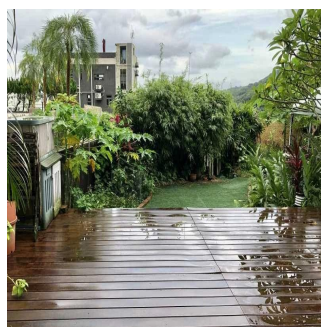

🏠 3 poverhy    📏 3 qft zemel?na ploshcha    📄 3 avtomobil?ni mistsya

**Victoria Allan**

Habitat Property

Central, Hong Kong - Mistsevy Chas

📞 +852 9779 0233

• 2100 sf (Gross) with private garden and roof • Open mountain and green view • Fully detached house with 4 spacious bedroom • Efficient floor plan with spacious living and dining areas • Great outdoor space excellent for entertaining • Exclusive and convenient location, only 15 mins to MTR, shops and restaurants • Sole Agency - Please contact Nelson Chan 9097 9999 for viewings