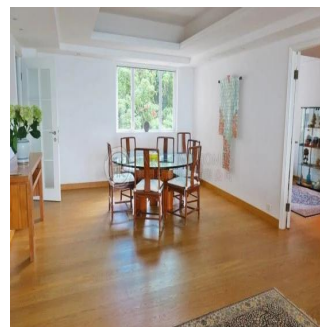

Dostupnyy Z: 23.07.2019

Poverkh: 4   Poverkhy: 4   Rik Pobudovy: 2017   Avtomobil?Ni Mistsya: 4

Rik Pobudovy: 2017

Typ: Ofis