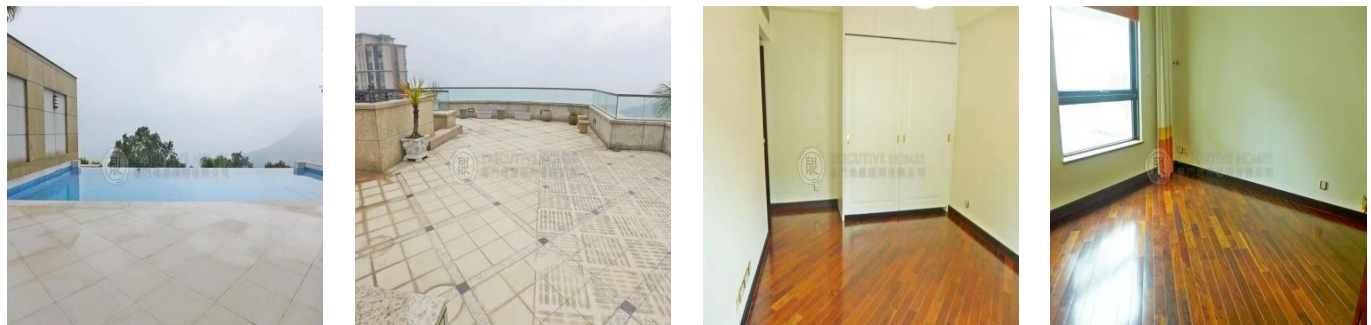

**Maureen Mills**  
Executive Homes Hong Kong  
Centra, Hong Kong - Mistsevy Chas

[+852 2537 1177](tel:+85225371177)

A luxury townhouse with a private pool and terrace off the living area. There is also a roof terrace. It has a split level living-dining room and 4 bedrooms. The master bedroom is large with a private balcony off it. It has sweeping views over the Southside of the island. Located in a small exclusive complex. The carport can park 4-5 cars.