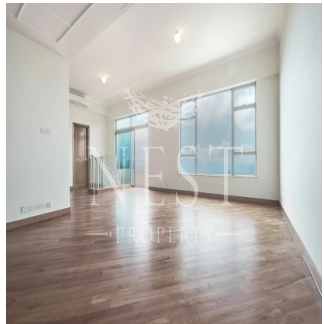

**Naomi Budden**

Nest Property

Sheung Wan, Hong Kong - Mistsevy Chas

---

☎ **+852 3689 7523**

**FEATURES:**

Duplex, Terrace, Balcony, Helper's Room, Car Park, Walk-In Closet

**BUILDING FACILITIES:**