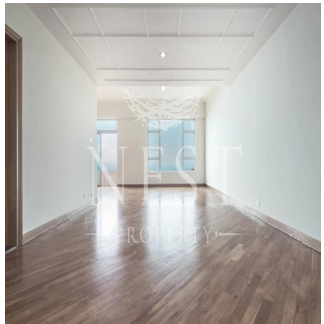

**Naomi Budden**

Nest Property

Sheung Wan, Hong Kong - Mistsevy Chas

---

☎ **+852 3689 7523**

**FEATURES:**

Duplex, Terrace, Balcony, Helper's Room, Car Park, Walk-In Closet

**BUILDING FACILITIES:**