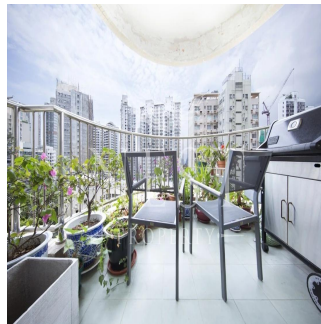

🏠 2 poverhy 📏 2 qm zemel?na ploscha 🚗 2 avtomobil?ni mistsya

Naomi Budden
Nest Property
Sheung Wan, Hong Kong - Mistsevyv Chas

☎️ +852 3689 7523

FEATURES:

Balcony, Helper's Room, Car Park

BUILDING FACILITIES: