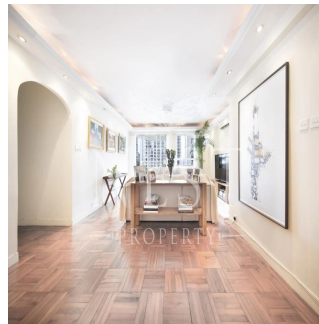

🏠 2 poverhy 📏 2 qm zemel?na ploscha 🚗 2 avtomobil?ni mistsya

Naomi Budden
Nest Property
Sheung Wan, Hong Kong - Mistsevyv Chas

☎️ +852 3689 7523

FEATURES:

Balcony, Helper's Room, Car Park

BUILDING FACILITIES: