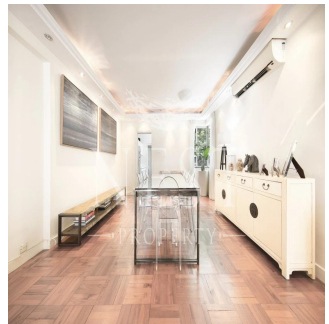

🏠 2 poverhy    📏 2 qm zemel?na ploshcha    🚗 2 avtomobil?ni mistsya

**Naomi Budden**  
Nest Property  
Sheung Wan, Hong Kong - Mistsevy Chas

☎ +852 3689 7523

**FEATURES:**

Balcony, Helper's Room, Car Park