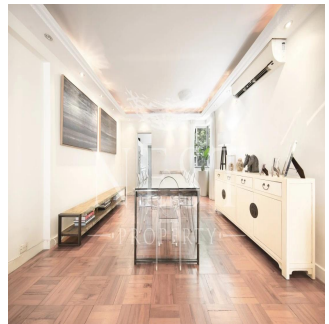

🏠 2 poverhy 📏 2 qm zemel?na ploscha 🚗 2 avtomobil?ni mistsya

Naomi Budden
Nest Property
Sheung Wan, Hong Kong - Mistsevyv Chas

☎️ +852 3689 7523

FEATURES:

Balcony, Helper's Room, Car Park

BUILDING FACILITIES: