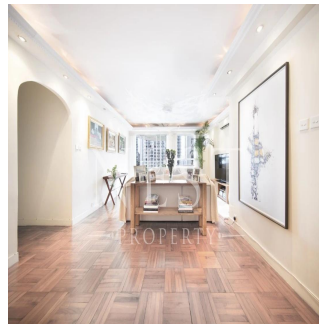

🏠 2 poverhy    📏 2 qm zemel?na ploshcha    🚗 2 avtomobil?ni mistsya

**Naomi Budden**  
Nest Property  
Sheung Wan, Hong Kong - Mistsevy Chas

☎ +852 3689 7523

**FEATURES:**

Balcony, Helper's Room, Car Park