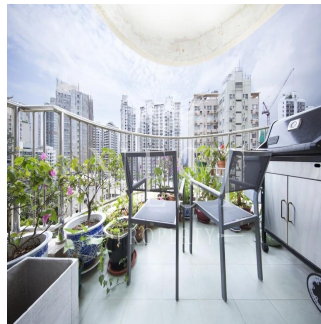

🏠 2 poverhy    📏 2 qm zemel?na ploshcha    🚗 2 avtomobil?ni mistsya

**Naomi Budden**  
Nest Property  
Sheung Wan, Hong Kong - Mistsevy Chas

☎ +852 3689 7523

**FEATURES:**

Balcony, Helper's Room, Car Park