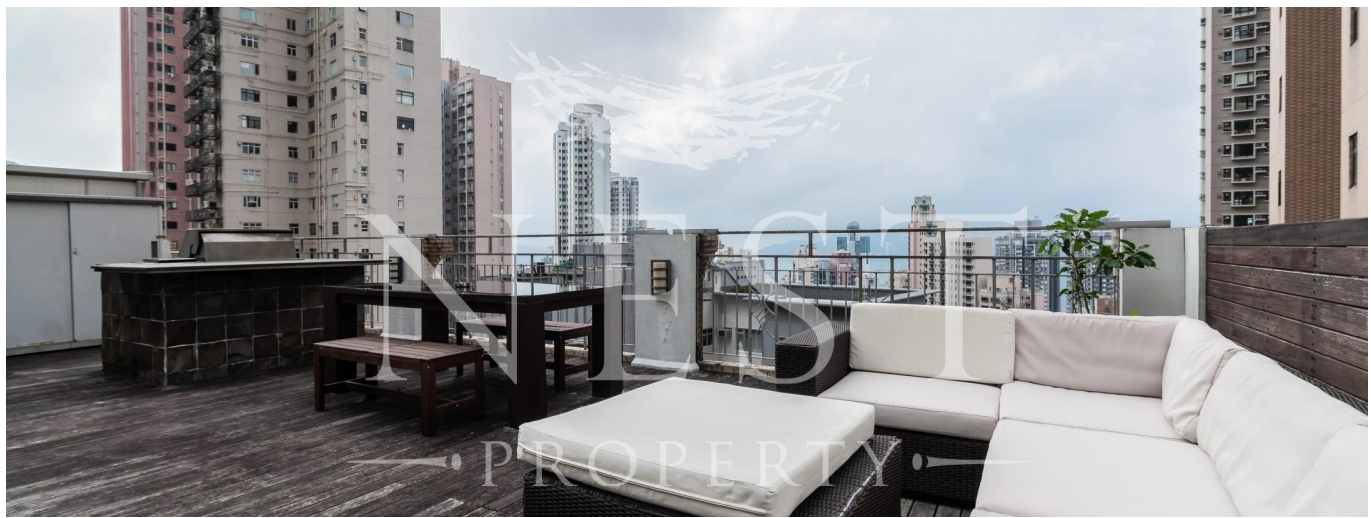

**Naomi Budden**  
Nest Property  
Sheung Wan, Hong Kong - Mistsevy Chas

☎️ +852 3689 7523

**FEATURES:**

Rooftop

**BUILDING FACILITIES:**

Gym, Children's Play Area / Playground, Shuttle Bus

Dostupnyy Z: 22.07.2019