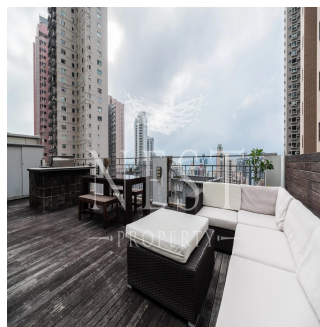

Naomi Budden
Nest Property
Sheung Wan, Hong Kong - Mistsevy Chas

☎️ +852 3689 7523

FEATURES:

Rooftop

BUILDING FACILITIES:

Gym, Children's Play Area / Playground, Shuttle Bus

Dostupnyy Z: 22.07.2019

Poverkh: 4 Poverkhy: 4 Rik Pobudovy: 2017 Avtomobil?Ni Mistsya: 4