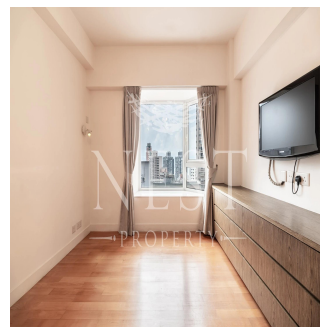

**Naomi Budden**  
Nest Property  
Sheung Wan, Hong Kong - Mistsevy Chas

☎️ +852 3689 7523

**FEATURES:**

Rooftop

**BUILDING FACILITIES:**

Gym, Children's Play Area / Playground, Shuttle Bus

Dostupnyy Z: 22.07.2019