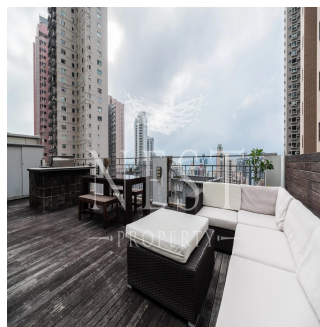

**Naomi Budden**  
Nest Property  
Sheung Wan, Hong Kong - Mistsevy Chas

☎️ +852 3689 7523

**FEATURES:**

Rooftop

**BUILDING FACILITIES:**

Gym, Children's Play Area / Playground, Shuttle Bus

Dostupnyy Z: 22.07.2019