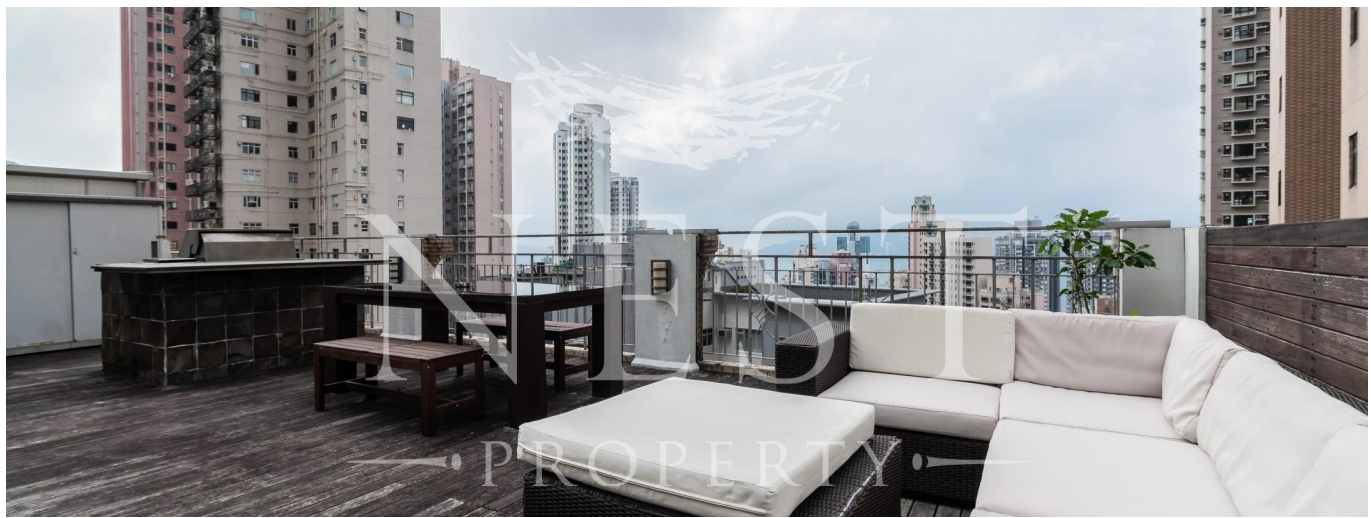

Naomi Budden
Nest Property
Sheung Wan, Hong Kong - Mistsevy Chas

☎️ +852 3689 7523

FEATURES:

Rooftop

BUILDING FACILITIES:

Gym, Children's Play Area / Playground, Shuttle Bus

Dostupnyy Z: 22.07.2019

Poverkh: 4 Poverkhy: 4 Rik Pobudovy: 2017 Avtomobil?Ni Mistsya: 4