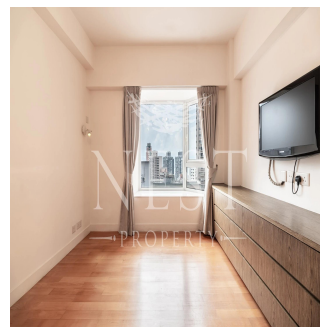

Naomi Budden
Nest Property
Sheung Wan, Hong Kong - Mistsevy Chas

☎️ +852 3689 7523

FEATURES:

Rooftop

BUILDING FACILITIES:

Gym, Children's Play Area / Playground, Shuttle Bus

Dostupnyy Z: 22.07.2019

Poverkh: 4 Poverkhy: 4 Rik Pobudovy: 2017 Avtomobil?Ni Mistsya: 4