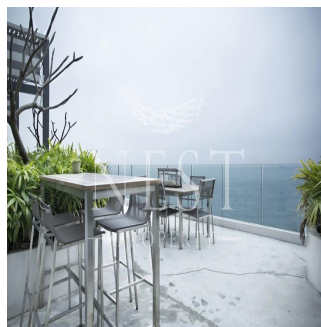

Pentkhaus

Tung Fat Building For Sale

New Praya Kennedy Town, , ,

TSINA PRODAZHU

$ 40800000.00

13461 qm 30 kimnaty 15 spal?ni 15 vannii kimnaty

15 poverhy 15 qm zemel?na ploshcha 15 avtomobil?ni mistsya

Naomi Budden
Nest Property
Sheung Wan, Hong Kong - Mistsevy Chas

+852 3689 7523

Dostupnyy Z: 22.07.2019

Poverkh: 4 Poverkhy: 4 Rik Pobudovy: 2017 Avtomobil?Ni Mistsya: 4

Rik Pobudovy: 2017

Typ: Ofis