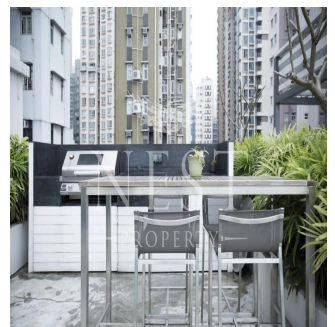

Pentkhaus

Tung Fat Building For Sale

New Praya Kennedy Town, , ,

TSINA PRODAZHU

$ 40800000.00

13461 qm 30 kimnaty 15 spal?ni 15 vannii kimnaty

15 poverhy 15 qm zemel?na ploshcha 15 avtomobil?ni mistsya

Naomi Budden
Nest Property
Sheung Wan, Hong Kong - Mistsevy Chas

+852 3689 7523

Dostupnyy Z: 22.07.2019

Poverkh: 4 Poverkhy: 4 Rik Pobudovy: 2017 Avtomobil?Ni Mistsya: 4

Rik Pobudovy: 2017

Typ: Ofis