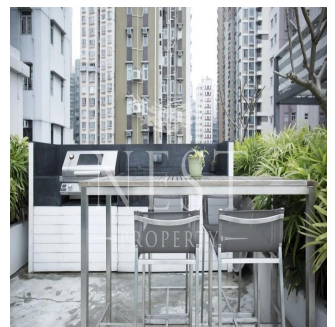

Pentkhaus

Tung Fat Building For Sale

New Praya Kennedy Town, , ,

TSINA PRODAZHU

USD 40800000.00

🏠 13461 qm   🏡 30 kimnaty   🚗 15 spal?ni   🚿 15 vannii kimnaty

🏠 15 poverhy   📐 15 qm zemel?na ploshcha   🚗 15 avtomobil?ni mistsya

Naomi Budden
Nest Property
Sheung Wan, Hong Kong - Mistsevy Chas

☎️ **+852 3689 7523**

Dostupnyy Z: 22.07.2019

Poverkh: 4   Poverkhy: 4   Rik Pobudovy: 2017   Avtomobil?Ni Mistsya: 4

Rik Pobudovy: 2017

Typ: Ofis