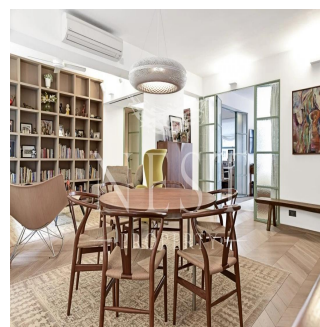

Naomi Budden

Nest Property

Sheung Wan, Hong Kong - Mistsevy Chas

☎ +852 3689 7523

FEATURES:

Balcony, Helper's Room, Car Park, Walk-In Closet

Dostupnyy Z: 22.07.2019

Poverkh: 4 Poverkhy: 4 Rik Pobudovy: 2017 Avtomobil?Ni Mistsya: 4