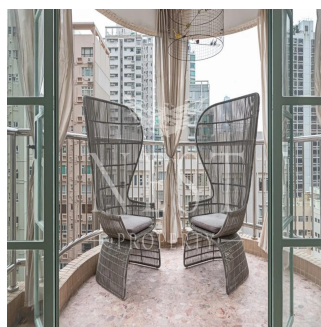

Naomi Budden

Nest Property

Sheung Wan, Hong Kong - Mistsevy Chas

☎ +852 3689 7523

FEATURES:

Balcony, Helper's Room, Car Park, Walk-In Closet

Dostupnyy Z: 22.07.2019

Poverkh: 4 Poverkhy: 4 Rik Pobudovy: 2017 Avtomobil?Ni Mistsya: 4