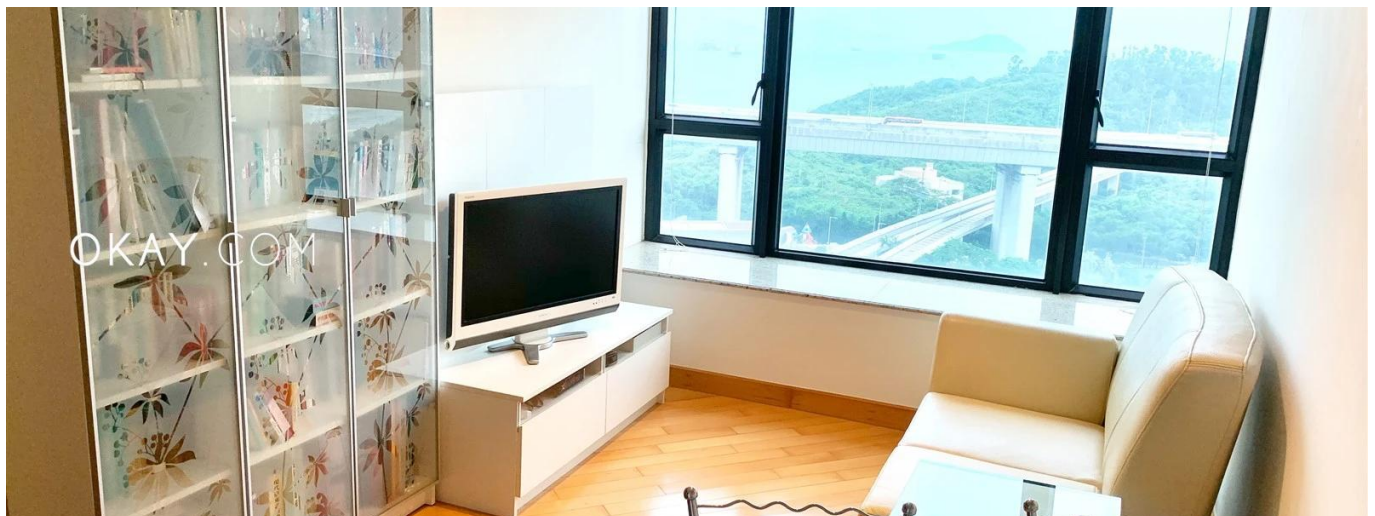

Joshua Miller

Okay Property Agency

Hong Kong, Hong Kong - Mistsevyv Chas

+852 2102 0888

Beautiful views overlooking Tsing Ma Bridge, Noah's Ark, and Ma Wan Park. This unit is a very relaxing place to live, and you feel kind of a resort feeling to it. The air is cleaner (due to less cars and less highrises) and these is often a nice breeze. The club facilities are fantastic and you would never get bored with living there. Reasonable price for an investment property!