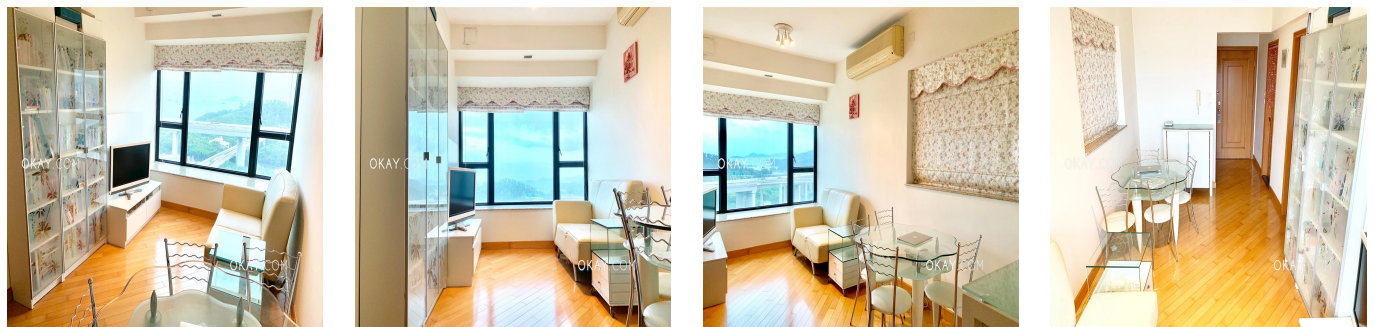

# High Floor Apartment For Sale In Park Island

?????????, ????? ?????????? ?????, Haymarket, Pak Lai Rd, 8, ,

TSINA PRODAZHU

**USD 830000.00**

360 qm    2 kimnaty    1 spal?ni    1 vannu kimnaty

1 poverhy    1 qm zemel?na ploshcha    1 avtomobil?ni mistsya

**Joshua Miller**  
 Okay Property Agency  
 Hong Kong, Hong Kong - Mistsevyv Chas

+852 2102 0888

Beautiful views overlooking Tsing Ma Bridge, Noah's Ark, and Ma Wan Park. This unit is a very relaxing place to live, and you feel kind of a resort feeling to it. The air is cleaner (due to less cars and less highrises) and these is often a nice breeze. The club facilities are fantastic and you would never get bored with living there. Reasonable price for an investment property!