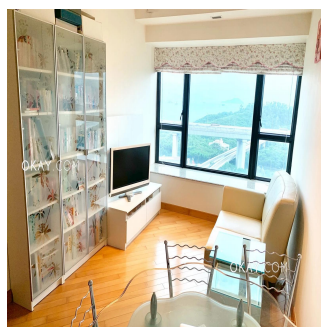

Joshua Miller

Okay Property Agency

Hong Kong, Hong Kong - Mistsevyv Chas

+852 2102 0888

Beautiful views overlooking Tsing Ma Bridge, Noah's Ark, and Ma Wan Park. This unit is a very relaxing place to live, and you feel kind of a resort feeling to it. The air is cleaner (due to less cars and less highrises) and these is often a nice breeze. The club facilities are fantastic and you would never get bored with living there. Reasonable price for an investment property!