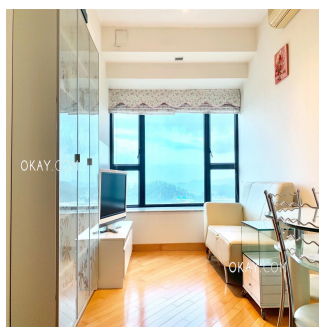

Pentkhaus

High Floor Apartment For Sale In Park Island

?????????, ????? ?????????? ?????, Haymarket, Pak Lai Rd, 8, ,

TSINA PRODAZHU

\$ 830000.00

360 qm 2 kimnaty 1 spal?ni 1 vanni kimnaty

1 poverhy 1 qm zemel?na ploscha 1 avtomobil?ni mistsya

Joshua Miller

Okay Property Agency

Hong Kong, Hong Kong - Mistsevyv Chas

+852 2102 0888

Beautiful views overlooking Tsing Ma Bridge, Noah's Ark, and Ma Wan Park. This unit is a very relaxing place to live, and you feel kind of a resort feeling to it. The air is cleaner (due to less cars and less highrises) and these is often a nice breeze. The club facilities are fantastic and you would never get bored with living there. Reasonable price for an investment property!