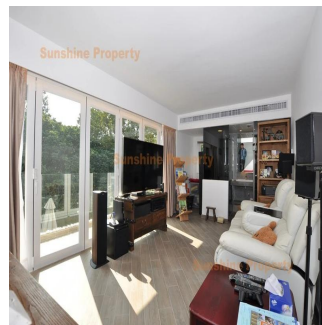

Mathew Chung
Sunshine Property Consultant
Sai Kung, Hong Kong - Mistsevy Chas

+852 9252 3323

870' (Gross) house with 1500' garden 1 en-suite, high private, quiet location.

Dostupnyy Z: 21.07.2019

Poverkh: 4 Poverkhy: 4 Rik Pobudovy: 2017 Avtomobil?Ni Mistsya: 4 Rik Pobudovy: 2017 Typ: Ofis