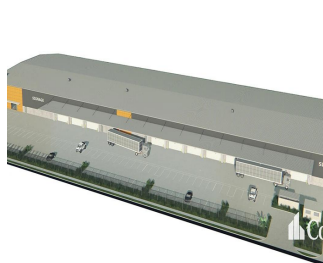

Pentkhaus

Large Format Warehousing Facility

????????-????????????? ??????????, Gauteng, Sandton, , , 4207,

- 🏠 8893 qm
- 🏠 0 kimnaty
- 🚚 0 spal?ni
- 🕒 0 vanni kimnaty
- 📦 0 poverhy
- 📐 0 qm zemel?na ploshcha
- 🚗 0 avtomobil?ni mistsya

Paul Bates

Corwells Commercial Property
Yatala, Australia - Mistsevy Chas

☎ +61 423 699 966

- High clearance warehouse of 8,493sqm - Multiple electricity operated roller doors 6m high x 6m wide - 400sqm of two level corporate office - Dual 10m wide driveway crossovers - 12m deep full length all weather awning - Efficient construction providing sustainability and energy savings - Empire Estate is the largest industrial estate on the Gold Coast - Call Exclusive Agent to discuss requirements This unique opportunity is situated in the heart of the Yatala Enterprise Area. Ideally located between the two largest consumer markets of Brisbane and the Gold Coast with direct access from the M1 via Exit 38 and Exit 41 in both north and south directions.