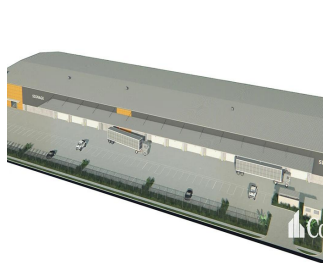

Pentkhaus

Large Format Warehousing Facility

?????????-?????????????? ????????????, Gauteng, Sandton, , , 4207,

- 8893 qm
- 0 kimnaty
- 0 spal?ni
- 0 vanni kimnaty
- 0 poverhy
- 0 qm zemel?na ploshcha
- 0 avtomobil?ni mistysya

Paul Bates

Corwells Commercial Property
Yatala, Australia - Mistsevy Chas

+61 423 699 966

- High clearance warehouse of 8,493sqm - Multiple electricity operated roller doors 6m high x 6m wide - 400sqm of two level corporate office - Dual 10m wide driveway crossovers - 12m deep full length all weather awning - Efficient construction providing sustainability and energy savings - Empire Estate is the largest industrial estate on the Gold Coast - Call Exclusive Agent to discuss requirements This unique opportunity is situated in the heart of the Yatala Enterprise Area. Ideally located between the two largest consumer markets of Brisbane and the Gold Coast with direct access from the M1 via Exit 38 and Exit 41 in both north and south directions.