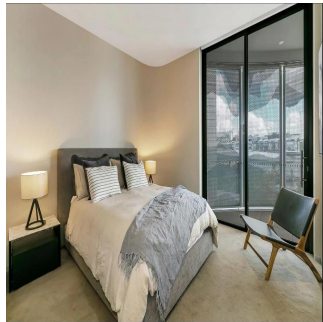

Pentkhaus

Furnished Luxury Waterfront Apartment

????????-???????????? ???? ?????, Gauteng, ?????, Barangaroo Avenue, 15, 2000,

MISYACHNA ORENDA

\$ 8.80

- qm 4 kimnaty 2 spal?ni 2 vanni kimnaty
- 2 poverhy 2 qm zemel?na ploshcha 2 avtomobil?ni mistsya

Kate Sommerville
Torch Property Management
Millers Point, Australia - Mistsevy Chas

+61 403 051 115

Located in the crown jewel of the Barangaroo foreshore, Cloud redefines the concept of wharf side luxury with an exhilarating blend of natural splendour and breathtaking architecture. Take your front row seat to the Harbour action and enjoy life in Sydney's hottest new waterfront precinct. Key Points - - Architectural masterwork by PTW architect Andrew Andersons - Interiors by Smart Design Studio inspired by Danish design - Floor to ceiling glass frames the unobstructed harbour vista - Carefully selected, brand new, designer furniture throughout - Luxury custom designed high-end fixtures and finishes - Dream Miele kitchen, marble floors, bespoke walls and cabinetry - Fluid in/outdoor living, signature cloud like movable shutter system - Large bedrooms with water views, marble mosaic tiled bathrooms - One secure car space, 24 hour concierge, ducted air conditioning - The Streets' dining, shopping and health spas at the door - The edge of the CBD, walk to Circular Quay, Wynyard and The Rocks