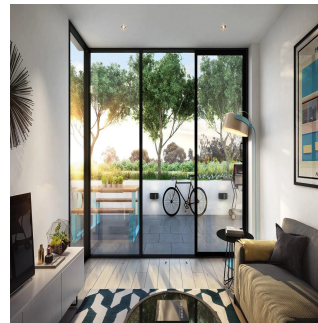

Adrian Chen

Jalin Realty Australia

Melbourne, Australia - Mistsevy Chas

+61 414 174 765

Flourish is the latest addition to Parkside, an established and growing community in the inner-city suburb of Parkville. Parkside, in the established suburb of Parkville, is the result of a well-established collaboration between industry professionals Frasers Property Australia and Citta Property Group. The leafy environment, encompassing more than 20 acres, affords residents the gym and pool facility of The Park Club, as well as an outdoor recreation hub, ideal for both physical activity and well-earned relaxation. The green space includes tranquil Parkville Gardens and the neighbouring wetlands, as well as the Village Oval, which caters to a variety of sporting enthusiasts. A short walk through a landscaped corridor also puts Royal Park, 4km from Melbourne's CBD, within reach. Whilst complementing adjacent buildings, Flourish differentiates itself through variation in scale and design. Lower level 'townhouse' style apartments bring residential character and scale to the street edge with a subtle play of proportion and colour. An extensively landscaped podium sits at the base of the tower above, which is elegantly set back with sophisticated façade elements that articulate light, shadow, texture and depth. The composition of white textured cubes frame the dwellings and spaces within, creating a foreground that contrasts with the silhouette of the tower behind. The building has been designed to maximise views of the surrounding parkland areas, and the façade is set cohesively behind the tree-lined street. Generously proportioned with a broad front entry porch and wide steps, the contemporary lobby is a welcoming space that typifies the modern interiors found throughout Flourish's one and two bedroom apartments. Reflecting the architectural materiality of bold concrete forms and framed openings, the contrasting black steel details and key furniture pieces link the interiors and architectural language in a cohesive manner. Each apartment is provided with a video intercom system for secure access to the building. Residents also have the option of a downloadable app which connects their mobile device to the buildings access and intercom system which can be accessed remotely. Secure bicycle facilities are also included for residents.