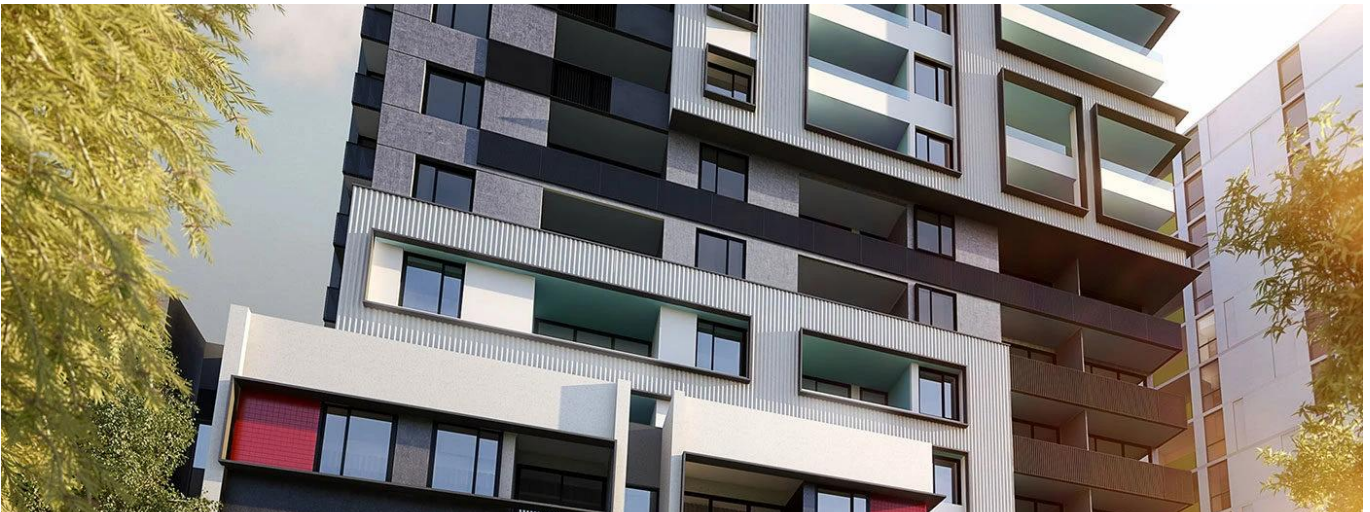

Adrian Chen

Jalin Realty Australia

Melbourne, Australia - Mistsevy Chas

+61 414 174 765

Flourish is the latest addition to Parkside, an established and growing community in the inner-city suburb of Parkville. Parkside, in the established suburb of Parkville, is the result of a well-established collaboration between industry professionals Frasers Property Australia and Citta Property Group. The leafy environment, encompassing more than 20 acres, affords residents the gym and pool facility of The Park Club, as well as an outdoor recreation hub, ideal for both physical activity and well-earned relaxation. The green space includes tranquil Parkville Gardens and the neighbouring wetlands, as well as the Village Oval, which caters to a variety of sporting enthusiasts. A short walk through a landscaped corridor also puts Royal Park, 4km from Melbourne's CBD, within reach. Whilst complementing adjacent buildings, Flourish differentiates itself through variation in scale and design. Lower level 'townhouse' style apartments bring residential character and scale to the street edge with a subtle play of proportion and colour. An extensively landscaped podium sits at the base of the tower above, which is elegantly set back with sophisticated façade elements that articulate light, shadow, texture and depth. The composition of white textured cubes frame the dwellings and spaces within, creating a foreground that contrasts with the silhouette of the tower behind. The building has been designed to maximise views of the surrounding parkland areas, and the façade is set cohesively behind the tree-lined street. Generously proportioned with a broad front entry porch and wide steps, the contemporary lobby is a welcoming space that typifies the modern interiors found throughout Flourish's one and two bedroom apartments. Reflecting the architectural materiality of bold concrete forms and framed openings, the contrasting black steel details and key furniture pieces link the interiors and architectural language in a cohesive manner. Each apartment is provided with a video intercom system for secure access to the building. Residents also have the option of a downloadable app which connects their mobile device to the buildings access and intercom system which can be accessed remotely. Secure bicycle facilities are also included for residents.