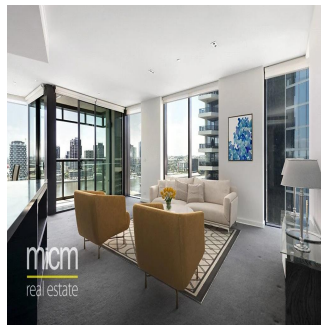

Pentkhaus

3 Bedroom Impressive Waterfront Apartment In Docklands

???????, ???? , ????, Waterside Pl, 8, 3008,

TSINA PRODAZHU

USD 1350000.00

- qm
- 5 kimnaty
- 3 spal?ni
- 2 vanni kimnaty
- 2 poverhy
- 2 qm zemel?na ploshcha
- 2 avtomobil?ni mistysya

Robert Exell
 Micm Real Estate
 Southbank, Australia - Mistsevy Chas

+61 427 435 081

Created by award-winning architects, Bates Smart, Convesso Concavo perfectly compliments its surrounds. An expression of the reflections of light on water, and in recognition of the texture and grain of bustling Bourke Street, this inspiring North facing three bedroom apartment offers unobstructed views of the harbour and beyond. Stylish and light-filled, you'll find a designer kitchen, stone bench tops and an abundance of cupboard space, living room with breathtaking water views, a balcony perfect for entertaining or relaxing, two boutique hotel style bathrooms, ducted air conditioning and heating, two secure undercover car spaces and a storage cage on title. This prestigious building has set the benchmark for all future living within the Docklands precinct. Your balcony feels as though it unfolds directly onto the harbour, while flowing seamlessly into your adjoining indoor room. Designed with a premium lifestyle in mind Convesso Concavo offers its residents a spacious lounge, 24 hour concierge, business centre, board room, cinema, gym & treatment room, 25 metre pool, spa and sauna and of course the cherry on top - the sky garden. Prominently positioned on the banks of Victoria Harbour, stroll to cafes, Woolworths shopping, the open space of Buluk Park, city-bound trams, and the tempting variety of NewQuay restaurants. Don't miss your opportunity to secure this apartment right by the waterside. Please call Peter Doan on +61402 959 842 or email: peterd@micm.com.au to enquire today!