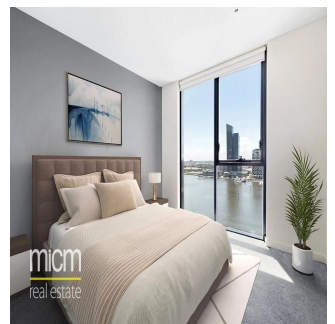

Pentkhaus

3 Bedroom Impressive Waterfront Apartment In Docklands

???????, ???? , ????, Waterside Pl, 8, 3008,

TSINA PRODAZHU

USD 1350000.00

- qm
- 5 kimnaty
- 3 spal?ni
- 2 vanni kimnaty
- 2 poverhy
- 2 qm zemel?na ploshcha
- 2 avtomobil?ni mistsy

Robert Exell
 Micm Real Estate
 Southbank, Australia - Mistsevy Chas

+61 427 435 081

Created by award-winning architects, Bates Smart, Convesso Concavo perfectly compliments its surrounds. An expression of the reflections of light on water, and in recognition of the texture and grain of bustling Bourke Street, this inspiring North facing three bedroom apartment offers unobstructed views of the harbour and beyond. Stylish and light-filled, you'll find a designer kitchen, stone bench tops and an abundance of cupboard space, living room with breathtaking water views, a balcony perfect for entertaining or relaxing, two boutique hotel style bathrooms, ducted air conditioning and heating, two secure undercover car spaces and a storage cage on title. This prestigious building has set the benchmark for all future living within the Docklands precinct. Your balcony feels as though it unfolds directly onto the harbour, while flowing seamlessly into your adjoining indoor room. Designed with a premium lifestyle in mind Convesso Concavo offers its residents a spacious lounge, 24 hour concierge, business centre, board room, cinema, gym & treatment room, 25 metre pool, spa and sauna and of course the cherry on top - the sky garden. Prominently positioned on the banks of Victoria Harbour, stroll to cafes, Woolworths shopping, the open space of Buluk Park, city-bound trams, and the tempting variety of NewQuay restaurants. Don't miss your opportunity to secure this apartment right by the waterside. Please call Peter Doan on +61402 959 842 or email: peterd@micm.com.au to enquire today!