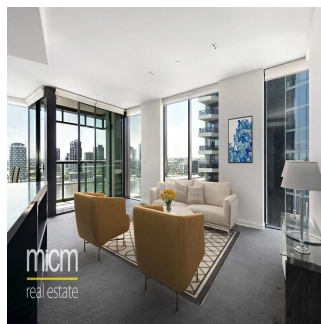

Pentkhaus

3 Bedroom Impressive Waterfront Apartment In Docklands

???????, ???? , ????, Waterside Pl, 8, 3008,

TSINA PRODAZHU

USD 1350000.00

- qm
- 5 kimnaty
- 3 spal?ni
- 2 vanni kimnaty
- 2 poverhy
- 2 qm zemel?na ploshcha
- 2 avtomobil?ni mistsy

Robert Exell
 Micm Real Estate
 Southbank, Australia - Mistsevy Chas

+61 427 435 081

Created by award-winning architects, Bates Smart, Convesso Concavo perfectly compliments its surrounds. An expression of the reflections of light on water, and in recognition of the texture and grain of bustling Bourke Street, this inspiring North facing three bedroom apartment offers unobstructed views of the harbour and beyond. Stylish and light-filled, you'll find a designer kitchen, stone bench tops and an abundance of cupboard space, living room with breathtaking water views, a balcony perfect for entertaining or relaxing, two boutique hotel style bathrooms, ducted air conditioning and heating, two secure undercover car spaces and a storage cage on title. This prestigious building has set the benchmark for all future living within the Docklands precinct. Your balcony feels as though it unfolds directly onto the harbour, while flowing seamlessly into your adjoining indoor room. Designed with a premium lifestyle in mind Convesso Concavo offers its residents a spacious lounge, 24 hour concierge, business centre, board room, cinema, gym & treatment room, 25 metre pool, spa and sauna and of course the cherry on top - the sky garden. Prominently positioned on the banks of Victoria Harbour, stroll to cafes, Woolworths shopping, the open space of Buluk Park, city-bound trams, and the tempting variety of NewQuay restaurants. Don't miss your opportunity to secure this apartment right by the waterside. Please call Peter Doan on +61402 959 842 or email: peterd@micm.com.au to enquire today!