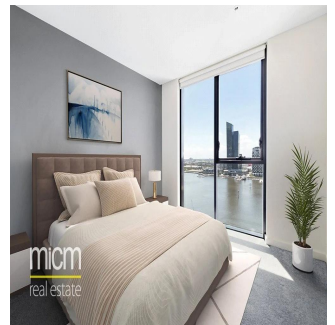

Pentkhaus

3 Bedroom Impressive Waterfront Apartment In Docklands

???????, ???? , ????, Waterside Pl, 8, 3008,

TSINA PRODAZHU

USD 1350000.00

- qm
- 5 kimnaty
- 3 spal?ni
- 2 vanni kimnaty
- 2 poverhy
- 2 qm zemel?na ploshcha
- 2 avtomobil?ni mistysya

Robert Exell
 Micm Real Estate
 Southbank, Australia - Mistsevy Chas

+61 427 435 081

Created by award-winning architects, Bates Smart, Convesso Concavo perfectly compliments its surrounds. An expression of the reflections of light on water, and in recognition of the texture and grain of bustling Bourke Street, this inspiring North facing three bedroom apartment offers unobstructed views of the harbour and beyond. Stylish and light-filled, you'll find a designer kitchen, stone bench tops and an abundance of cupboard space, living room with breathtaking water views, a balcony perfect for entertaining or relaxing, two boutique hotel style bathrooms, ducted air conditioning and heating, two secure undercover car spaces and a storage cage on title. This prestigious building has set the benchmark for all future living within the Docklands precinct. Your balcony feels as though it unfolds directly onto the harbour, while flowing seamlessly into your adjoining indoor room. Designed with a premium lifestyle in mind Convesso Concavo offers its residents a spacious lounge, 24 hour concierge, business centre, board room, cinema, gym & treatment room, 25 metre pool, spa and sauna and of course the cherry on top - the sky garden. Prominently positioned on the banks of Victoria Harbour, stroll to cafes, Woolworths shopping, the open space of Buluk Park, city-bound trams, and the tempting variety of NewQuay restaurants. Don't miss your opportunity to secure this apartment right by the waterside. Please call Peter Doan on +61402 959 842 or email: peterd@micm.com.au to enquire today!