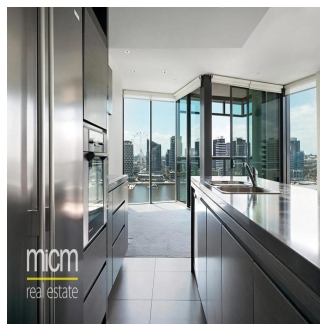

Robert Exell
 Micm Real Estate
 Southbank, Australia - Mistsevy Chas

+61 427 435 081

Created by award-winning architects, Bates Smart, Convesso Concavo perfectly compliments its surrounds. An expression of the reflections of light on water, and in recognition of the texture and grain of bustling Bourke Street, this inspiring North facing three bedroom apartment offers unobstructed views of the harbour and beyond. Stylish and light-filled, you'll find a designer kitchen, stone bench tops and an abundance of cupboard space, living room with breathtaking water views, a balcony perfect for entertaining or relaxing, two boutique hotel style bathrooms, ducted air conditioning and heating, two secure undercover car spaces and a storage cage on title. This prestigious building has set the benchmark for all future living within the Docklands precinct. Your balcony feels as though it unfolds directly onto the harbour, while flowing seamlessly into your adjoining indoor room. Designed with a premium lifestyle in mind Convesso Concavo offers its residents a spacious lounge, 24 hour concierge, business centre, board room, cinema, gym & treatment room, 25 metre pool, spa and sauna and of course the cherry on top - the sky garden. Prominently positioned on the banks of Victoria Harbour, stroll to cafes, Woolworths shopping, the open space of Buluk Park, city-bound trams, and the tempting variety of NewQuay restaurants. Don't miss your opportunity to secure this apartment right by the waterside. Please call Peter Doan on +61402 959 842 or email: peterd@micm.com.au to enquire today!