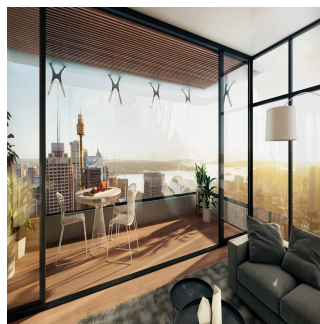

**Jay Lee**  
Pw Realty  
Sydney, Australia - Mistsevy Chas

+61 450 048 978

GOOD VALUE SELL!! SETTLE LATE 2020!! High level, large size, good facing, perfect view, fabulous location, Best price!!! This elegantly designed three bedroom apartment is situated in the Heart of Sydney's CBD with easy access to all surrounding amenities! Enjoy spectacular views from inside your home to a private outdoor heated pool, a variety of restaurants and cafes at your door and easy access to public transport. High rental return for investors or those looking to downsize or professional couples and families! Property Features: \* North-West facing with natural light throughout all year long \* Spacious open plan living with direct balcony access \* Master bedroom with built-in robes and an en-suite \* Designer kitchen with stone benches, gas appliances \* Engineered timber floors throughout \* Residents have access to an outdoor heated pool \* High security access, with a concierge desk in the lobby Location: \* Close to Darling Harbour, Sydney Aquarium, Powerhouse Museum & NSW Art gallery \* Less than 5 minutes walk to surround shops, train stations & variety of restaurants \* Bus stops to Universities - Sydney University, UTS, UNSW To view this spectacular apartment please contact Jay on 0450 048 978! FEATURES Air Conditioning, Built-In Wardrobes, Close to Transport, Close to Shops, Intercom, Close to Schools, Ensuite, City Views, Security Access, Lift Installed, Car Parking - Basement