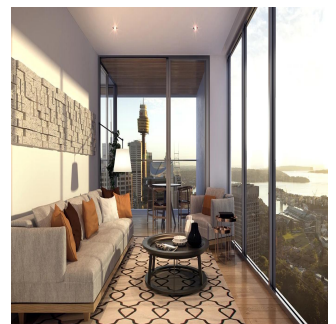

**Jay Lee**  
Pw Realty  
Sydney, Australia - Mistsevy Chas

+61 450 048 978

GOOD VALUE SELL!! SETTLE LATE 2020!! High level, large size, good facing, perfect view, fabulous location, Best price!!! This elegantly designed three bedroom apartment is situated in the Heart of Sydney's CBD with easy access to all surrounding amenities! Enjoy spectacular views from inside your home to a private outdoor heated pool, a variety of restaurants and cafes at your door and easy access to public transport. High rental return for investors or those looking to downsize or professional couples and families! Property Features: \* North-West facing with natural light throughout all year long \* Spacious open plan living with direct balcony access \* Master bedroom with built-in robes and an en-suite \* Designer kitchen with stone benches, gas appliances \* Engineered timber floors throughout \* Residents have access to an outdoor heated pool \* High security access, with a concierge desk in the lobby Location: \* Close to Darling Harbour, Sydney Aquarium, Powerhouse Museum & NSW Art gallery \* Less than 5 minutes walk to surround shops, train stations & variety of restaurants \* Bus stops to Universities - Sydney University, UTS, UNSW To view this spectacular apartment please contact Jay on 0450 048 978! FEATURES Air Conditioning, Built-In Wardrobes, Close to Transport, Close to Shops, Intercom, Close to Schools, Ensuite, City Views, Security Access, Lift Installed, Car Parking - Basement