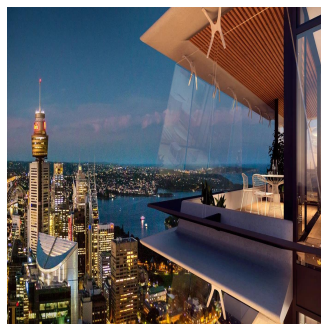

**Jay Lee**  
Pw Realty  
Sydney, Australia - Mistsevy Chas

+61 450 048 978

GOOD VALUE SELL!! SETTLE LATE 2020!! High level, large size, good facing, perfect view, fabulous location, Best price!!! This elegantly designed three bedroom apartment is situated in the Heart of Sydney's CBD with easy access to all surrounding amenities! Enjoy spectacular views from inside your home to a private outdoor heated pool, a variety of restaurants and cafes at your door and easy access to public transport. High rental return for investors or those looking to downsize or professional couples and families! Property Features: \* North-West facing with natural light throughout all year long \* Spacious open plan living with direct balcony access \* Master bedroom with built-in robes and an en-suite \* Designer kitchen with stone benches, gas appliances \* Engineered timber floors throughout \* Residents have access to an outdoor heated pool \* High security access, with a concierge desk in the lobby Location: \* Close to Darling Harbour, Sydney Aquarium, Powerhouse Museum & NSW Art gallery \* Less than 5 minutes walk to surround shops, train stations & variety of restaurants \* Bus stops to Universities - Sydney University, UTS, UNSW To view this spectacular apartment please contact Jay on 0450 048 978! FEATURES Air Conditioning, Built-In Wardrobes, Close to Transport, Close to Shops, Intercom, Close to Schools, Ensuite, City Views, Security Access, Lift Installed, Car Parking - Basement