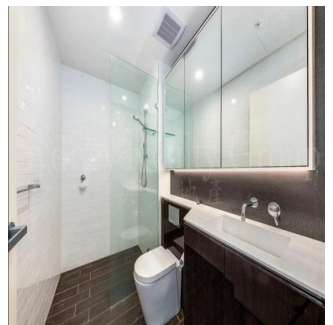

Dennis Zhou

Sydney Realty Group
Sydney, Australia - Mistsevyy Chas

+61 0410 316 668

This brand new luxury waterside "PAYCE developed" apartment, situated at the heart of prime Wentworth Point area with overlooking the water view of Parramatta river, now introduce a well-designed spacious 2 bedroom apartment to the market. The stylish modern home with its perfect position has everything you need at your convenience. PROPERTY FEATURES: North facing optimizes the most sun light throughout the day. Spacious 2 bedroom apartment with amazing water view looking out from the balcony. Large open plan living area High standard kitchen appliances with good quality Built-in wardrobes in both bedrooms. Touch screen video intercom Secured underground car park Strata levy \$1,167 p.q approx. Council rate \$251 p.q approx. Water rate \$172 p.q approx