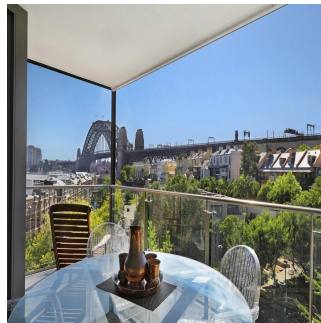

**Peacemaker Afolabi**  
 Brass And Castles  
 Lagos, Nigeria - Mistsevyv Chas

234 908 290 0193

Now on offer is this incredible two bedroom residence in the exclusive 'Parbury' building - boasting spectacular city and Harbour Bridge views from its prized North Eastern position, this is the ultimate in harbourside living. Enjoy contemporary luxury while being immersed in the history rich precincts of Millers Point & Walsh Bay. Featuring: - North Eastern aspect with breathtaking Harbour Bridge views - Large private balcony with access from living area & bedrooms - Generous bedrooms with built-in robes, master with ensuite - Modern kitchen with stone benchtops & Miele appliances - Featuring ducted air conditioning throughout & quality finishes - Ample storage, secure car space & a separate storage cage - Convenient location near The Rocks, Barangaroo, & Circular Quay - Boutique 33 unit development, access to resort style pool & gym facilities A truly unique opportunity not to be missed. For more information and inspection times, contact Bryn Fowler on 0423 663 663 or bryn@sydneycoveproperty.com All information contained herein is gathered from sources we deem to be reliable however, we cannot guarantee its accuracy and interested persons should rely on their own enquiries.