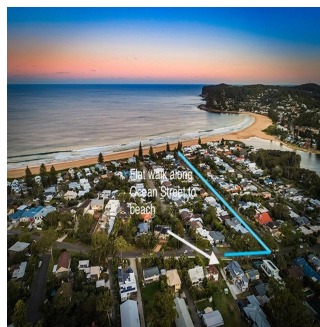

Pentkhaus

Luxury Beach Side Escape With Dual Living

Tramway Rd, 21, 2260,

TSINA PRODAZHU

USD 1287200.00

- 🏠 4 qm
- 🏡 10 kimnaty
- 🛏 6 spal?ni
- 🕒 4 vanni kimnaty
- 🏠 4 poverhy
- 📐 4 qm zemel?na ploshcha
- 🚗 4 avtomobil?ni mistysya

Gabriel Ibanga
 Comfort Properties
 Abuja, Nigeria - Mistsevyv Chas

 234 07069699542

Approximately 300mtrs flat walk to sand in the coasts most prestige surf side suburb this beautifully presented home boasts size, style and genuine second living/income potential. A home of huge proportions, the open floor plan allows easy migration from kitchen and living through Bi-Fold doors to large covered outdoor entertaining deck and includes remote controlled awning. Full height glazing and high ceilings combine to entice loads of natural light and enhance the timber floors and stunning white palate. Perfect for permanent living or separated into two residences for short term rentals or teenage living/extended family. On offer is a promise of a relaxed lifestyle of surfing, swimming, fishing, canoeing and long sandy walks with a short stroll to Avoca cafés and restaurant precinct or a two-minute drive to enjoy all the many eating, shopping, bars and beach offerings of Terrigal. • A short stroll to sand in the coasts most prestige surf-side suburb • Magnificently presented home boasting size, style and genuine second living/income potential • Situated just 1 hour from Wahroonga or Hornsby. • A swift 2 minute drive to restaurants, shops and cafes in Terrigal • An open floor plan allows easy migration from kitchen and living through Bi-Fold doors to large covered outdoor entertaining deck • Full height glazing and high ceilings combine to entice loads of natural light and enhance the timber floors and stunning white palate