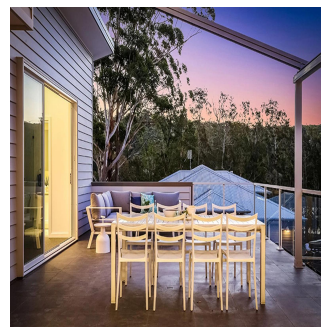

Gabriel Ibanga
 Comfort Properties
 Abuja, Nigeria - Mistsevyv Chas

 234 07069699542

Approximately 300mtrs flat walk to sand in the coasts most prestige surf side suburb this beautifully presented home boasts size, style and genuine second living/income potential. A home of huge proportions, the open floor plan allows easy migration from kitchen and living through Bi-Fold doors to large covered outdoor entertaining deck and includes remote controlled awning. Full height glazing and high ceilings combine to entice loads of natural light and enhance the timber floors and stunning white palate. Perfect for permanent living or separated into two residences for short term rentals or teenage living/extended family. On offer is a promise of a relaxed lifestyle of surfing, swimming, fishing, canoeing and long sandy walks with a short stroll to Avoca cafés and restaurant precinct or a two-minute drive to enjoy all the many eating, shopping, bars and beach offerings of Terrigal. • A short stroll to sand in the coasts most prestige surf-side suburb • Magnificently presented home boasting size, style and genuine second living/income potential • Situated just 1 hour from Wahroonga or Hornsby. • A swift 2 minute drive to restaurants, shops and cafes in Terrigal • An open floor plan allows easy migration from kitchen and living through Bi-Fold doors to large covered outdoor entertaining deck • Full height glazing and high ceilings combine to entice loads of natural light and enhance the timber floors and stunning white palate