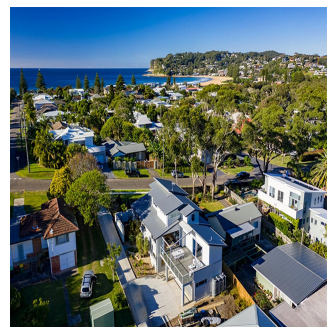

Pentkhaus

Luxury Beach Side Escape With Dual Living

Tramway Rd, 21, 2260,

TSINA PRODAZHU

USD 1287200.00

- 🏠 4 qm
- 🏡 10 kimnaty
- 🛏 6 spal?ni
- 🕒 4 vanni kimnaty
- 🏠 4 poverhy
- 📐 4 qm zemel?na ploshcha
- 🚗 4 avtomobil?ni mistysya

Gabriel Ibanga
 Comfort Properties
 Abuja, Nigeria - Mistsevyv Chas

 234 07069699542

Approximately 300mtrs flat walk to sand in the coasts most prestige surf side suburb this beautifully presented home boasts size, style and genuine second living/income potential. A home of huge proportions, the open floor plan allows easy migration from kitchen and living through Bi-Fold doors to large covered outdoor entertaining deck and includes remote controlled awning. Full height glazing and high ceilings combine to entice loads of natural light and enhance the timber floors and stunning white palate. Perfect for permanent living or separated into two residences for short term rentals or teenage living/extended family. On offer is a promise of a relaxed lifestyle of surfing, swimming, fishing, canoeing and long sandy walks with a short stroll to Avoca cafés and restaurant precinct or a two-minute drive to enjoy all the many eating, shopping, bars and beach offerings of Terrigal. • A short stroll to sand in the coasts most prestige surf-side suburb • Magnificently presented home boasting size, style and genuine second living/income potential • Situated just 1 hour from Wahroonga or Hornsby. • A swift 2 minute drive to restaurants, shops and cafes in Terrigal • An open floor plan allows easy migration from kitchen and living through Bi-Fold doors to large covered outdoor entertaining deck • Full height glazing and high ceilings combine to entice loads of natural light and enhance the timber floors and stunning white palate