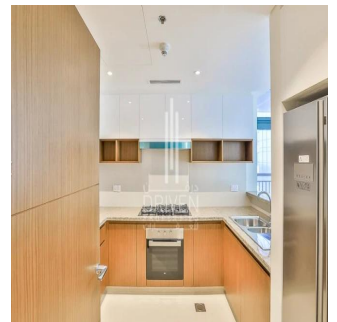

1 bedroom apartment located in Dubai Creek Residence, South Tower 1, Dubai Creek Harbour. Ready to move in. Spacious, bright and elegant interiors.

Dostupnyy Z: 01.01.1970

Poverkh: 4 Poverkhy: 4 Rik Pobudovy: 2017 Avtomobil?Ni Mistsya: 4