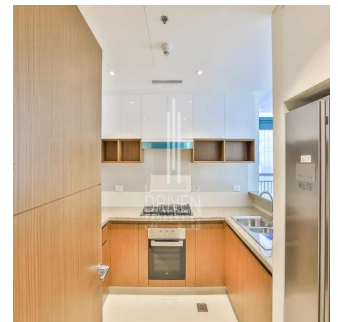

1 bedroom apartment located in Dubai Creek Residence, South Tower 1, Dubai Creek Harbour. Ready to move in. Spacious, bright and elegant interiors.

Dostupnyy Z: 01.01.1970

Poverkh: 4 Poverkhy: 4 Rik Pobudovy: 2017 Avtomobil?Ni Mistsya: 4

Rik Pobudovy: 2017

Typ: Ofis