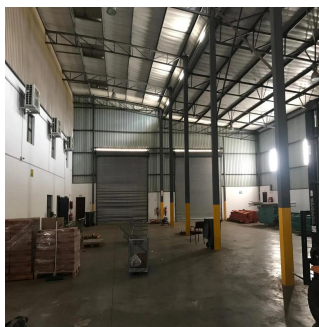

**Dion Williams**

Api Property Group

Sandton, South Africa - Mistsevy Chas

+27 0795174743

A grade, neat and well maintained, free standing property. Situated within a secure industrial park with 24 hour security. Easy access onto N14 and N1 highways. Property consist of 7,100 sqm warehouse with 7m height, 10 roller shutter doors, raised loading bays, 450 sqm office component, 2 kitchens, ablution facilities and large paved yard with excellent access and ample parking space. Available immediately for occupation.