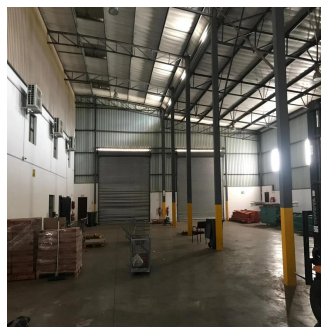

**Dion Williams**

Api Property Group

Sandton, South Africa - Mistsevy Chas

☎ +27 0795174743

A grade, neat and well maintained, free standing property. Situated within a secure industrial park with 24 hour security. Easy access onto N14 and N1 highways. Property consist of 7,100 sqm warehouse with 7m height, 10 roller shutter doors, raised loading bays, 450 sqm office component, 2 kitchens, ablution facilities and large paved yard with excellent access and ample parking space. Available immediately for occupation.