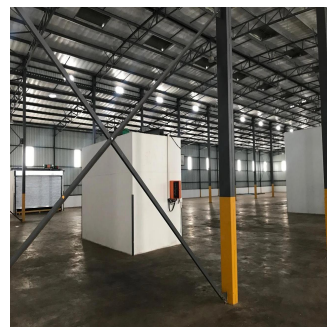

**Dion Williams**

Api Property Group

Sandton, South Africa - Mistsevy Chas

☎ +27 0795174743

A grade, neat and well maintained, free standing property. Situated within a secure industrial park with 24 hour security. Easy access onto N14 and N1 highways. Property consist of 7,100 sqm warehouse with 7m height, 10 roller shutter doors, raised loading bays, 450 sqm office component, 2 kitchens, ablution facilities and large paved yard with excellent access and ample parking space. Available immediately for occupation.