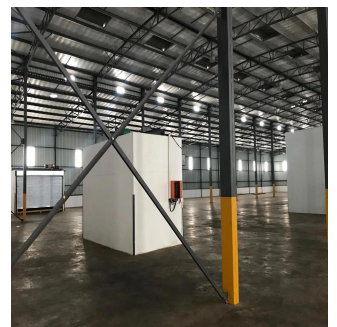

**Dion Williams**

Api Property Group

Sandton, South Africa - Mistsevy Chas

+27 0795174743

A grade, neat and well maintained, free standing property. Situated within a secure industrial park with 24 hour security. Easy access onto N14 and N1 highways. Property consist of 7,100 sqm warehouse with 7m height, 10 roller shutter doors, raised loading bays, 450 sqm office component, 2 kitchens, ablution facilities and large paved yard with excellent access and ample parking space. Available immediately for occupation.