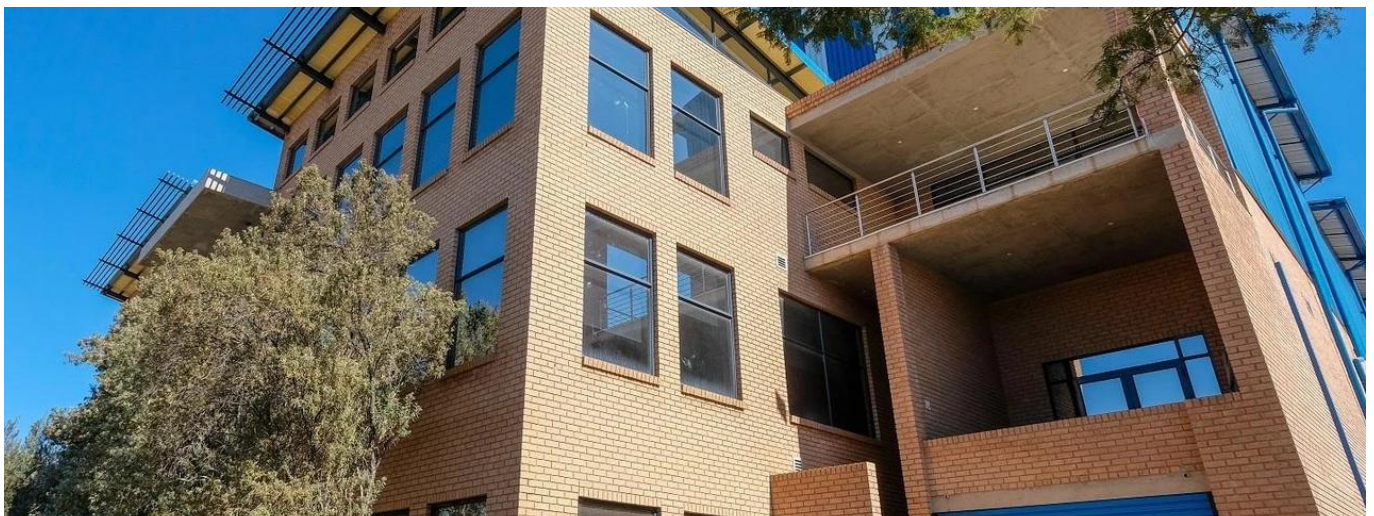

Pentkhaus

Aaa Grade Warehouse For Sale In Rosslyn

, , 0157,

TSINA PRODAZHU

\$ 5645500.00

 8272 qm

 0 kimnaty

 0 spal?ni

AAA grade facility situated on a corner stand in the popular Rosslyn Industrial area within close proximity to major supply routes. Separate access points for receiving and dispatching goods which leaves no congestion. 6,000 sqm Warehouse area consisting of the following: - 10 sqm free stack height. - Loading/unloading areas with multiple roller shutter doors and four docking bays with dock levelers. - Control office for security and general administration. - Manager office with open plan area for additional staff. 1,122 sqm Office areas on 2 duplicate designed floors, each consisting of the following: - Boardroom - Four closed offices - Large open plan area for twelve workstations - Open plan filing/store room - Kitchen with store room - Ablution facilities (Ladies, gents & disabled separate - ladies ablutions has 2 showers and 190 lockers, gents ablutions has 83 lockers) - Server room in ground floor office area Additional facilities include: - Double volume reception/waiting area - 90 sqm canteen and separate "green" area seating 16 people - 500,000 litres reservoir for fire protection - Backup generator Security: - Separate security control room - Full access control - Twenty eight cameras all around the property - Biometrics access control on all gates and doors - Intercom system with reception at gate Parking: - 30 separate undercover parking for staff - Visitor's open parking bays - Demarcated disabled parking