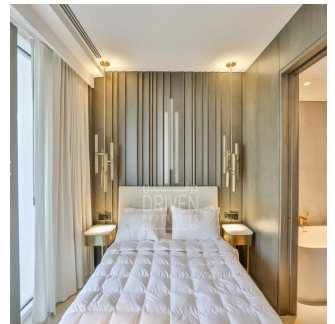

Dostupnyy Z: 01.01.1970

Poverkh: 4   Poverkhy: 4   Rik Pobudovy: 2017   Avtomobil?Ni Mistsya: 4

Rik Pobudovy: 2017

Typ: Ofis