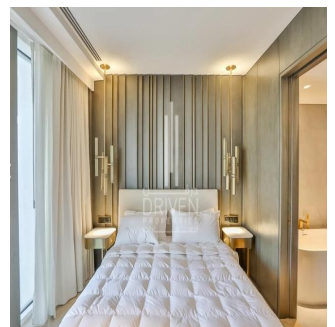

Pentkhaus

Luxurious 3 Bed Apartment In Five Palm Jumeirah

''

TSINA PRODAZHU

USD 5400000.00

- 2324 qft
- 0 kimnaty
- 3 spal?ni
- 4 vanni kimnaty
- 4 poverhy
- 4 qft zemel?na ploshcha
- 4 avtomobil?ni mistsya

Chris Pearson
Re/Max Address - Berea
Berea, South Africa - Mistsevy Chas

27 31 313 1310

Dostupnyy Z: 01.01.1970

Poverkh: 4 Poverkhy: 4 Rik Pobudovy: 2017 Avtomobil?Ni Mistsya: 4

Rik Pobudovy: 2017

Typ: Ofis