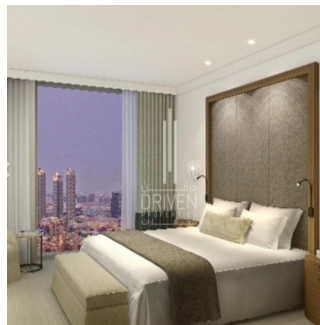

Pentkhaus

2 Bedroom Study Vida Residences Downtown Burj View

''

TSINA PRODAZHU

USD 3100000.00

🏠 1378 qft

📏 0 kimnaty

🛏️ 2 spal?ni

🗓️ 3 vanni kimnaty

🏠 3 poverhy

📏 3 qft zemel?na ploshcha

🚗 3 avtomobil?ni mistsyas

Chris Pearson
 Re/Max Address - Berea
 Berea, South Africa - Mistsevy Chas

📞 27 31 313 1310

- Luxury serviced Apartment - High Floor - Unit Type: Corner Middle - View: Burj Khalifa and Boulevard - Kitchen: Semi Open & Fully Fitted