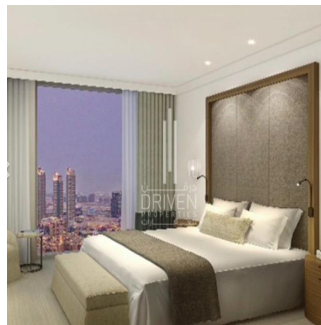

# 2 Bedroom Study Vida Residences Downtown Burj View

’, ’

TSINA PRODAZHU

**\$ 3100000.00**

🏠 1378 qft

📏 0 kimnaty

🛏️ 2 spal?ni

🗓️ 3 vanni kimnaty

🏠 3 poverhy

📐 3 qft zemel?na ploshcha

🚗 3 avtomobil?ni mistsyas

**Chris Pearson**  
 Re/Max Address - Berea  
 Berea, South Africa - Mistsevy Chas

📞 27 31 313 1310

- Luxury serviced Apartment - High Floor - Unit Type: Corner Middle - View: Burj Khalifa and Boulevard - Kitchen: Semi Open & Fully Fitted