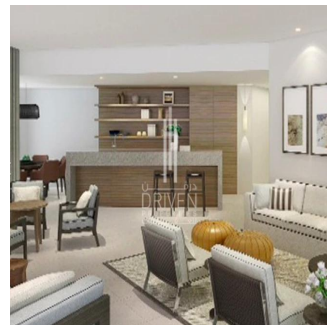

Pentkhaus

2 Bedroom Study Vida Residences Downtown Burj View

''

TSINA PRODAZHU

USD 3100000.00

🏠 1378 qft

📏 0 kimnaty

🛏️ 2 spal?ni

🗓️ 3 vanni kimnaty

🏠 3 poverhy

📏 3 qft zemel?na ploshcha

🚗 3 avtomobil?ni mistsyas

Chris Pearson
 Re/Max Address - Berea
 Berea, South Africa - Mistsevy Chas

📞 27 31 313 1310

- Luxury serviced Apartment - High Floor - Unit Type: Corner Middle - View: Burj Khalifa and Boulevard - Kitchen: Semi Open & Fully Fitted