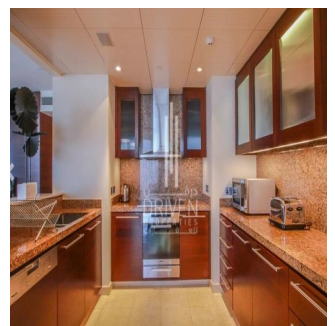

Chris Pearson
 Re/Max Address - Berea
 Berea, South Africa - Mistsevy Chas

📞 27 31 313 1310

Apartment for Sale in Burj Khalifa Downtown Dubai. Driven Properties are pleased to offer for sale this impressive 2 Bedroom apartment in Burj Khalifa Tower, Downtown Burj Dubai. Rented: 280,000 AED until March 15, 2018 (Available for viewing) Mid Floor unit in Burj Khalifa Huge windows w/ Sea and DIFC Views Bright & Spacious Layout Well equipped kitchen