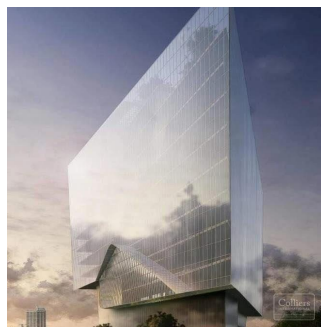

Pentkhaus

The Edge Office Building For Lease

Rivonia Rd, 70, 2196,

MISYACHNA ORENDA

USD 398953.00

TSINA PRODAZHU

USD 0.00

🏠 21248 qm 📏 0 kimnaty 🛏️ 0 spal?ni 🕒 0 vanni kimnaty

🏗️ 0 poverhy 📐 0 qm zemel?na ploshcha 🚗 0 avtomobil?ni mistsya

Leon Schutz
 Real Estate Services Garden Route
 Oubaai Golf Estate, South Africa - Mistsevyv Chas

☎️ 27 792130099

P-Grade 4 Star Green Rating office space available soon within the prime Sandton location. For more information on this property or properties in the area, contact one of our consultants. Features -Close to all amenities -4 Star Green Rating