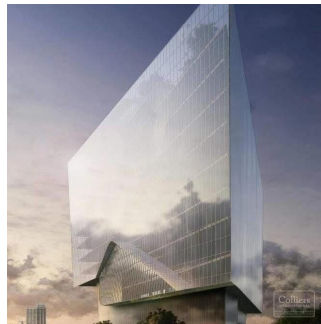

Pentkhaus

The Edge Office Building For Lease

Rivonia Rd, 70, 2196,

MISYACHNA ORENDA

USD 398953.00

TSINA PRODAZHU

USD 0.00

21248 qm 0 kimnaty 0 spal?ni 0 vanni kimnaty

0 poverhy 0 qm zemel?na ploshcha 0 avtomobil?ni mistsya

Leon Schutz
 Real Estate Services Garden Route
 Oubaai Golf Estate, South Africa - Mistsevyv Chas

27 792130099

P-Grade 4 Star Green Rating office space available soon within the prime Sandton location. For more information on this property or properties in the area, contact one of our consultants. Features -Close to all amenities -4 Star Green Rating