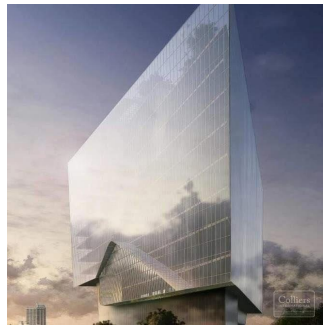

Pentkhaus

The Edge Office Building For Lease

Rivonia Rd, 70, 2196,

MISYACHNA ORENDA

\$ 398953.00

TSINA PRODAZHU

\$ 0.00

21248 qm 0 kimnaty 0 spal?ni 0 vanni kimnaty

0 poverhy 0 qm zemel?na ploshcha 0 avtomobil?ni mistsya

Leon Schutz
 Real Estate Services Garden Route
 Oubaai Golf Estate, South Africa - Mistsevyv Chas

27 792130099

P-Grade 4 Star Green Rating office space available soon within the prime Sandton location. For more information on this property or properties in the area, contact one of our consultants. Features -Close to all amenities -4 Star Green Rating