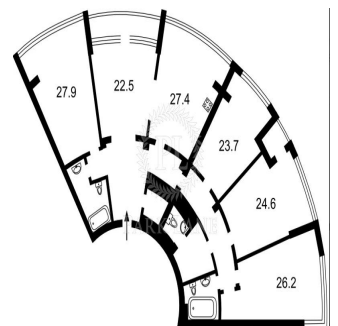

Pentkhaus

Sale Apartment 6-Room Konovalcia Evhena (Shchorsa) St. 26? Kyiv

????????-???????????? ???? ?????, Gauteng, Sandton, Yevhena Konovaltsia St, 26A, 02000,

TSINA PRODAZHU

$ 536000.00

- 🏠 206 qm
- 🏠 6 kimnaty
- 🚗 3 spal?ni
- 🚰 2 vanni kimnaty
- 🏠 2 poverhy
- 📐 2 qm zemel?na ploshcha
- 🚗 2 avtomobil?ni mistsya

Ephraim Zaslansky
Firtz Realty
Johannesburg, South Africa - Mistsevyv Chas

📞 27 11 731 0300

Apartments are located in the center of Pechersk district in the club building "Skyline" with its closed territory, service, presentable lobby, Orona high-speed elevators, video surveillance, panoramic glazing - Schuco (thermal and sound isolation), automated dispatch service (anti-flood control). Wi-Fi in public areas, exclusive furnish on each floor, H = 3m.

Dostupnyy Z: 01.01.1970

Poverkh: 4 Poverkhy: 4 Rik Pobudovy: 2017 Avtomobil?Ni Mistsya: 4 Rik Pobudovy: 2017 Typ: Ofis