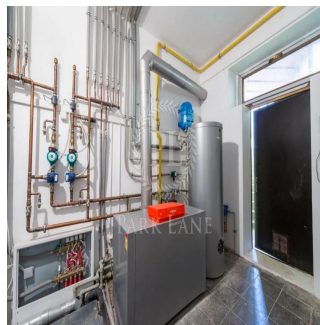

**Ephraim Zaslansky**  
Firtz Realty  
Johannesburg, South Africa - Mistsevyv Chas

☎ 27 11 731 0300

Residence near the entrance to the Botanical Garden. Strengthening (slope) retaining wall, piles. The walls are ceramic blocks Leier, gas boiler Viessmann. Air conditioners Mitsubishi, floor: 1st floor Turkish marble Emperador Light, Spanish tiles Peronda. 2nd floor - parquet palace Petersburg. Walls: 1st floor: Italian plaster Ottocento Jolie, 2nd floor: Italian plaster Marmorino, Ottocento Kadoro. Lighting: chandeliers, sconces, Czech ArtGlass crystal. Plumbing Villeroy & Boch, Spanish tile.