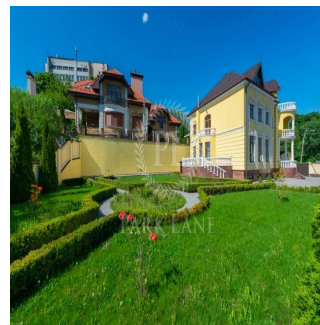

Pentkhaus

House Tymiriazievska St. Kyiv

????????? ?????????? ??????????, ??????, ??????, Tymiriazievska St, ,
02000,

TSINA PRODAZHU

$ 2995000.00

- 🏠 702 qm
- 🏠 8 kimnaty
- 🛏 5 spal?ni
- 🚿 3 vanni kimnaty
- 🏠 3 poverhy
- 📐 3 qm zemel?na ploshcha
- 🚗 3 avtomobil?ni mistsya

Ephraim Zaslansky
Firtz Realty
Johannesburg, South Africa - Mistsevyv Chas

☎ 27 11 731 0300

Residence near the entrance to the Botanical Garden. Strengthening (slope) retaining wall, piles. The walls are ceramic blocks Leier, gas boiler Viessmann. Air conditioners Mitsubishi, floor: 1st floor Turkish marble Emperador Light, Spanish tiles Peronda. 2nd floor - parquet palace Petersburg. Walls: 1st floor: Italian plaster Ottocento Jolie, 2nd floor: Italian plaster Marmorino, Ottocento Kadoro. Lighting: chandeliers, sconces, Czech ArtGlass crystal. Plumbing Villeroy & Boch, Spanish tile.

Dostupnyy Z: 01.01.1970

Poverkh: 4 Poverkhy: 4 Rik Pobudovy: 2017 Avtomobil?Ni Mistsya: 4 Rik Pobudovy: 2017 Typ: Ofis