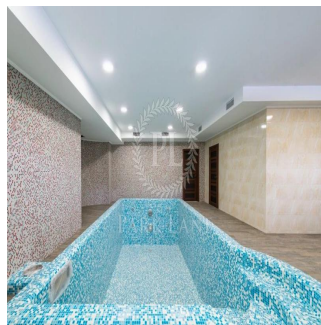

**Ephraim Zaslansky**  
Firtz Realty  
Johannesburg, South Africa - Mistsevyv Chas

☎ 27 11 731 0300

Residence near the entrance to the Botanical Garden. Strengthening (slope) retaining wall, piles. The walls are ceramic blocks Leier, gas boiler Viessmann. Air conditioners Mitsubishi, floor: 1st floor Turkish marble Emperador Light, Spanish tiles Peronda. 2nd floor - parquet palace Petersburg. Walls: 1st floor: Italian plaster Ottocento Jolie, 2nd floor: Italian plaster Marmorino, Ottocento Kadoro. Lighting: chandeliers, sconces, Czech ArtGlass crystal. Plumbing Villeroy & Boch, Spanish tile.