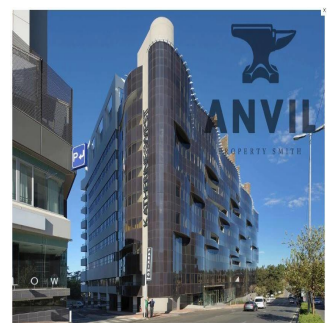

Pentkhaus

# Office Space For Rent With Magnificent Views Over Sandton City

????????-???????????? ???? ??????, Gauteng, ?????????????, KATHERINE & WEST, , ,

MISYACHNA ORENDA

**\$ 14300.00**

TSINA PRODAZHU

**\$ 0.00**

Katherine and West is a unique opportunity in the heart of Sandton. The Katherine and West development is situated a prime site on the corner of Katherine and West Streets in the Sandton CBD. The property is only 50m from the Sandton Gautrain Station. The 10 storey building consists of 8 floors of offices. There is extensive basement parking and generous basement storerooms. The site is very conveniently located on the corner of West and Katherine Streets immediately adjacent or close to: Sandton Gautrain Station, The bus Rapid transport system (routes run down West st and Rivonia rd), Numerous upmarket hotels, The Grayston offramp to the M1 freeway (2km away), All the amenities of the Sandton CBD including the Sandton Convention centre, Sandton City, Nelson Mandela Square, Village Walk, JSE Ltd, Many Head Offices of major local and international corporations and law firms etc. This office space, situated on the 5th floor of the Katherine and West building is currently in a grey box condition, and ready for your specific instillation. Use the landlords generous tenants instillation allowance to make the space your own. Ablution and kitchen facilities are within your own space, and the units comes with two balconies, one overlooking the Gautrain Station and Nelson Mandela Square, and the other looking north-east with completely uninterrupted views.