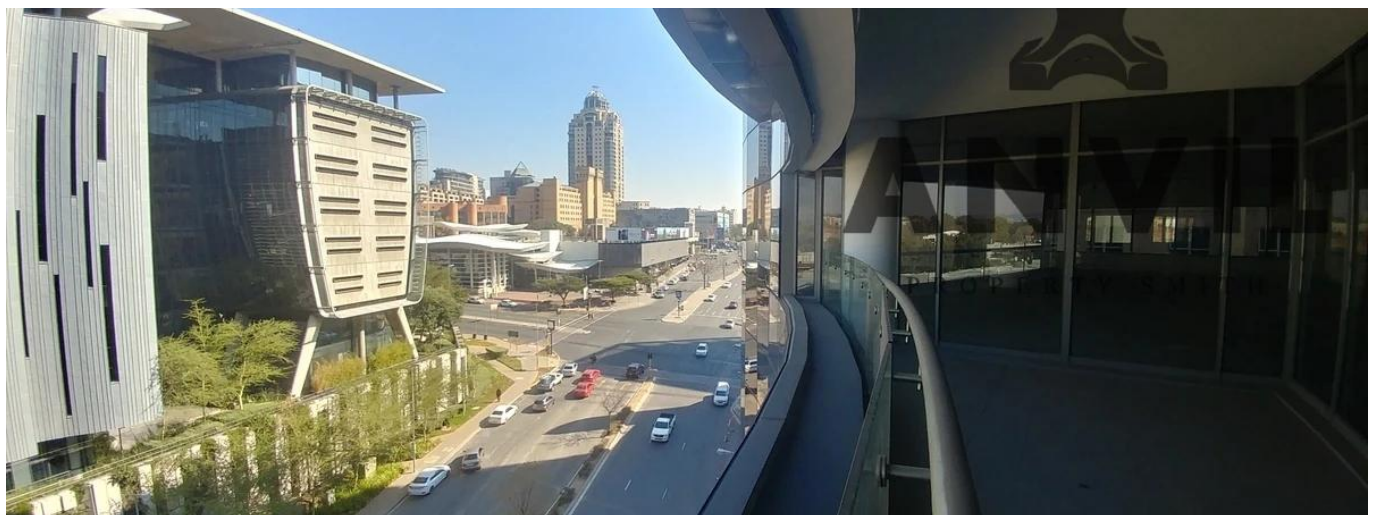

Katherine and West is a unique opportunity in the heart of Sandton. The Katherine and West development is situated a prime site on the corner of Katherine and West Streets in the Sandton CBD. The property is only 50m from the Sandton Gautrain Station. The 10 storey building consists of 8 floors of offices. There is extensive basement parking and generous basement storerooms. The site is very conveniently located on the corner of West and Katherine Streets immediately adjacent or close to: Sandton Gautrain Station, The bus Rapid transport system (routes run down West st and Rivonia rd), Numerous upmarket hotels, The Grayston offramp to the M1 freeway (2km away), All the amenities of the Sandton CBD including the Sandton Convention centre, Sandton City, Nelson Mandela Square, Village Walk, JSE Ltd, Many Head Offices of major local and international corporations and law firms etc. This office space, situated on the 5th floor of the Katherine and West building is currently in a grey box condition, and ready for your specific instillation. Use the landlords generous tenants instillation allowance to make the space your own. Ablution and kitchen facilities are within your own space, and the units comes with two balconies, one overlooking the Gautrain Station and Nelson Mandela Square, and the other looking north-east with completely uninterrupted views.