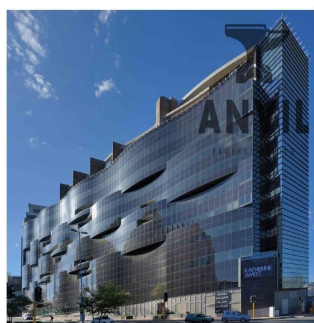

Katherine and West is a unique opportunity in the heart of Sandton. The Katherine and West development is situated a prime site on the corner of Katherine and West Streets in the Sandton CBD. The property is only 50m from the Sandton Gautrain Station. The 10 storey building consists of 8 floors of offices. There is extensive basement parking and generous basement storerooms. The site is very conveniently located on the corner of West and Katherine Streets immediately adjacent or close to: Sandton Gautrain Station, The bus Rapid transport system (routes run down West st and Rivonia rd), Numerous upmarket hotels, The Grayston offramp to the M1 freeway (2km away), All the amenities of the Sandton CBD including the Sandton Convention centre, Sandton City, Nelson Mandela Square, Village Walk, JSE Ltd, Many Head Offices of major local and international corporations and law firms etc. This office space, situated on the 5th floor of the Katherine and West building is currently in a grey box condition, and ready for your specific instillation. Use the landlords generous tenants instillation allowance to make the space your own. Ablution and kitchen facilities are within your own space, and the units comes with two balconies, one overlooking the Gautrain Station and Nelson Mandela Square, and the other looking north-east with completely uninterrupted views.