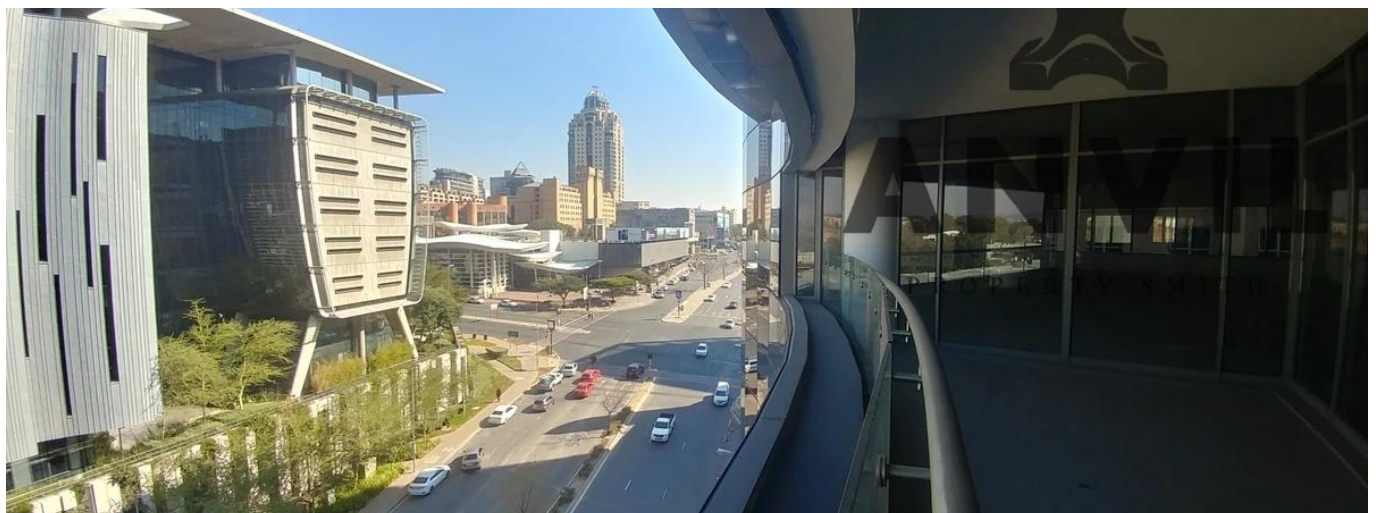

Katherine and West is a unique opportunity in the heart of Sandton. The Katherine and West development is situated a prime site on the corner of Katherine and West Streets in the Sandton CBD. The property is only 50m from the Sandton Gautrain Station. The 10 storey building consists of 8 floors of offices. There is extensive basement parking and generous basement storerooms. The site is very conveniently located on the corner of West and Katherine Streets immediately adjacent or close to: Sandton Gautrain Station, The bus Rapid transport system (routes run down West st and Rivonia rd), Numerous upmarket hotels, The Grayston offramp to the M1 freeway (2km away), All the amenities of the Sandton CBD including the Sandton Convention centre, Sandton City, Nelson Mandela Square, Village Walk, JSE Ltd, Many Head Offices of major local and international corporations and law firms etc. This office space, situated on the 5th floor of the Katherine and West building is currently in a grey box condition, and ready for your specific instillation. Use the landlords generous tenants instillation allowance to make the space your own. Ablution and kitchen facilities are within your own space, and the units comes with two balconies, one overlooking the Gautrain Station and Nelson Mandela Square, and the other looking north-east with completely uninterrupted views.