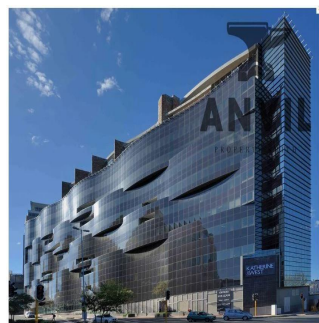

# Office Space For Rent With Magnificent Views Over Sandton City

????????-???????????? ???? ?????, Gauteng, ?????????????, KATHERINE & WEST, , ,

MISYACHNA ORENDA  
**USD 14300.00**

TSINA PRODAZHU  
**USD 0.00**

Katherine and West is a unique opportunity in the heart of Sandton. The Katherine and West development is situated a prime site on the corner of Katherine and West Streets in the Sandton CBD. The property is only 50m from the Sandton Gautrain Station. The 10 storey building consists of 8 floors of offices. There is extensive basement parking and generous basement storerooms. The site is very conveniently located on the corner of West and Katherine Streets immediately adjacent or close to: Sandton Gautrain Station, The bus Rapid transport system (routes run down West st and Rivonia rd), Numerous upmarket hotels, The Grayston offramp to the M1 freeway (2km away), All the amenities of the Sandton CBD including the Sandton Convention centre, Sandton City, Nelson Mandela Square, Village Walk, JSE Ltd, Many Head Offices of major local and international corporations and law firms etc. This office space, situated on the 5th floor of the Katherine and West building is currently in a grey box condition, and ready for your specific instillation. Use the landlords generous tenants instillation allowance to make the space your own. Ablution and kitchen facilities are within your own space, and the units comes with two balconies, one overlooking the Gautrain Station and Nelson Mandela Square, and the other looking north-east with completely uninterrupted views.