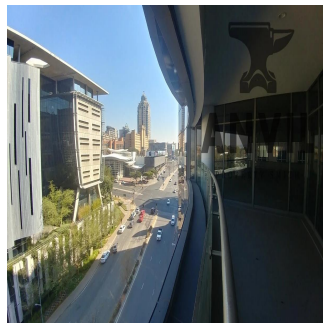

Katherine and West is a unique opportunity in the heart of Sandton. The Katherine and West development is situated a prime site on the corner of Katherine and West Streets in the Sandton CBD. The property is only 50m from the Sandton Gautrain Station. The 10 storey building consists of 8 floors of offices. There is extensive basement parking and generous basement storerooms. The site is very conveniently located on the corner of West and Katherine Streets immediately adjacent or close to: Sandton Gautrain Station, The bus Rapid transport system (routes run down West st and Rivonia rd), Numerous upmarket hotels, The Grayston offramp to the M1 freeway (2km away), All the amenities of the Sandton CBD including the Sandton Convention centre, Sandton City, Nelson Mandela Square, Village Walk, JSE Ltd, Many Head Offices of major local and international corporations and law firms etc. This office space, situated on the 5th floor of the Katherine and West building is currently in a grey box condition, and ready for your specific instillation. Use the landlords generous tenants instillation allowance to make the space your own. Ablution and kitchen facilities are within your own space, and the units comes with two balconies, one overlooking the Gautrain Station and Nelson Mandela Square, and the other looking north-east with completely uninterrupted views.