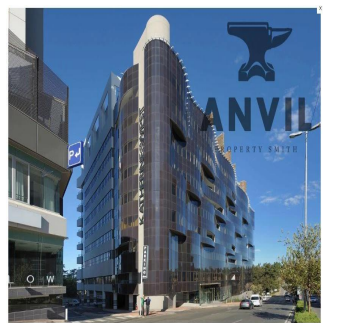

Pentkhaus

# Office Space For Rent With Magnificent Views Over Sandton City

????????-???????????? ???? ?????, Gauteng, ?????????????, KATHERINE & WEST, , ,

MISYACHNA ORENDA  
**USD 14300.00**

TSINA PRODAZHU  
**USD 0.00**

Katherine and West is a unique opportunity in the heart of Sandton. The Katherine and West development is situated a prime site on the corner of Katherine and West Streets in the Sandton CBD. The property is only 50m from the Sandton Gautrain Station. The 10 storey building consists of 8 floors of offices. There is extensive basement parking and generous basement storerooms. The site is very conveniently located on the corner of West and Katherine Streets immediately adjacent or close to: Sandton Gautrain Station, The bus Rapid transport system (routes run down West st and Rivonia rd), Numerous upmarket hotels, The Grayston offramp to the M1 freeway (2km away), All the amenities of the Sandton CBD including the Sandton Convention centre, Sandton City, Nelson Mandela Square, Village Walk, JSE Ltd, Many Head Offices of major local and international corporations and law firms etc. This office space, situated on the 5th floor of the Katherine and West building is currently in a grey box condition, and ready for your specific instillation. Use the landlords generous tenants instillation allowance to make the space your own. Ablution and kitchen facilities are within your own space, and the units comes with two balconies, one overlooking the Gautrain Station and Nelson Mandela Square, and the other looking north-east with completely uninterrupted views.