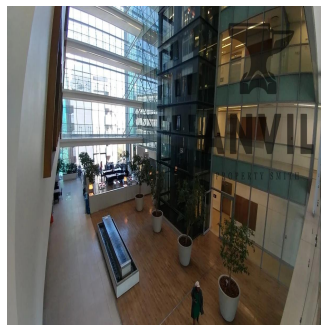

Jessica Oosthuizen
Space Online Group
Johannesburg, South Africa - Mistsevy Chas

27 72 781 1878

1 Protea Place is a new commercial office building situated in the heart of Sandton CBD. This first class office building is suitably located near the Gautrain & BRT Stations as well as Benmore Gardens Shopping Centre. First floor office space in an ideal location in the heart of Sandton. Just around the corner from 24 Central, and the "Banking Node" of Sandton.