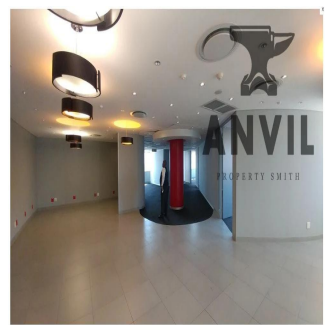

Jessica Oosthuizen
Space Online Group
Johannesburg, South Africa - Mistsevy Chas

27 72 781 1878

1 Protea Place is a new commercial office building situated in the heart of Sandton CBD. This first class office building is suitably located near the Gautrain & BRT Stations as well as Benmore Gardens Shopping Centre. First floor office space in an ideal location in the heart of Sandton. Just around the corner from 24 Central, and the "Banking Node" of Sandton.